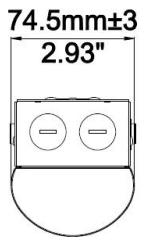

## PHOTOMETRICS:

4' @ 40W

X° Beam Angle: (Polar Candela Dist. )

Light Distance: (Illuminance at a Distance)

Light Distance (ft)	Illuminance at a Distance	
	Center Beam fc	Beam Width
2.5ft	232 fc	6.7 ft 16.9 ft
5.0ft	58.1 fc	13.4 ft 33.7 ft
7.5ft	25.8 fc	20.2 ft 50.6 ft
10.0ft	14.5 fc	26.9 ft 67.5 ft
12.5ft	9.29 fc	33.6 ft 84.3 ft
15.0ft	6.45 fc	40.3 ft 101.2 ft

## DIMENSIONS:

4ft

8ft