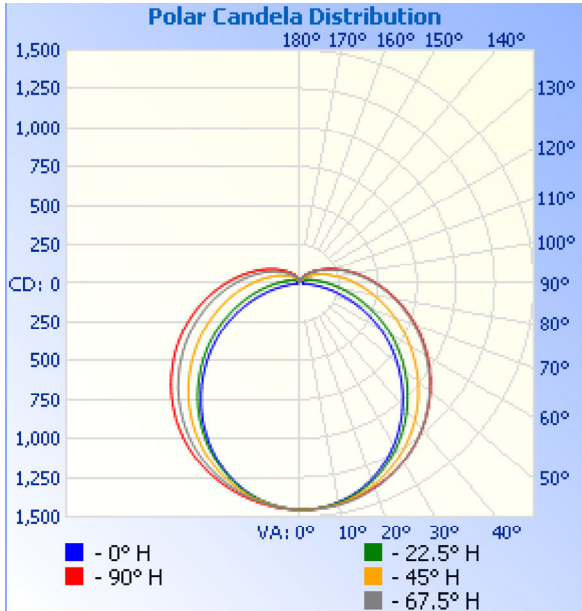

# LA04A CCT LINEAR STRIP LIGHT

Project: \_\_\_\_\_ Type: \_\_\_\_\_

Name: \_\_\_\_\_ Date: \_\_\_\_\_

<b>Size</b>	<b>40W</b> 2.4x2.7x48 <b>70W</b> 2.4x2.7x96	<b>Lumens:</b>	<b>40W</b> 4,800-5,600lm <b>70W</b> 8,400-9,800lm
<b>Wattage</b>	20W/30W/40W 50W/60W/70W	<b>CCT</b>	3000K-4000K- 5000K- 5700K-6500K
<b>Voltage</b>	120-277VAC	<b>IP Rating</b>	IP20
<b>Dimming</b>	0-10V	<b>Materials</b>	Iron
<b>Beam Angle</b>	130°	<b>Finish</b>	White
<b>CRI</b>	>80	<b>Lens</b>	Clear
<b>PF</b>	≥ 0.9	<b>Lifespan</b>	50,000 Hours

## PHOTOMETRICS:

4' @ 40W

X° Beam Angle: (Polar Candela Dist. )

Light Distance: (Illuminance at a Distance)

Light Distance (ft)	Illuminance at a Distance	
	Center Beam fc	Beam Width
2.5ft	232 fc	6.7 ft 16.9 ft
5.0ft	58.1 fc	13.4 ft 33.7 ft
7.5ft	25.8 fc	20.2 ft 50.6 ft
10.0ft	14.5 fc	26.9 ft 67.5 ft
12.5ft	9.29 fc	33.6 ft 84.3 ft
15.0ft	6.45 fc	40.3 ft 101.2 ft

■ Vert. Spread: 106.7°  
■ Horiz. Spread: 147.0°