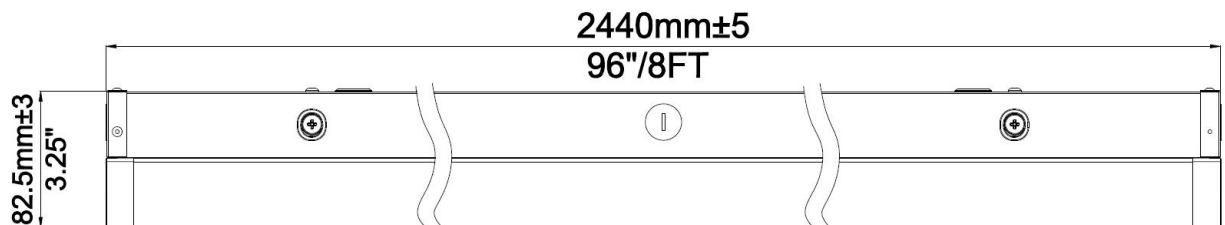

## PHOTOMETRICS:

4' @ 40W

X° Beam Angle: (Polar Candela Dist. )

Light Distance: (Illuminance at a Distance)

Light Distance (ft)	Illuminance at a Distance	
	Center Beam fc	Beam Width
2.5ft	232 fc	6.7 ft 16.9 ft
5.0ft	58.1 fc	13.4 ft 33.7 ft
7.5ft	25.8 fc	20.2 ft 50.6 ft
10.0ft	14.5 fc	26.9 ft 67.5 ft
12.5ft	9.29 fc	33.6 ft 84.3 ft
15.0ft	6.45 fc	40.3 ft 101.2 ft

## DIMENSIONS:

4ft

8ft