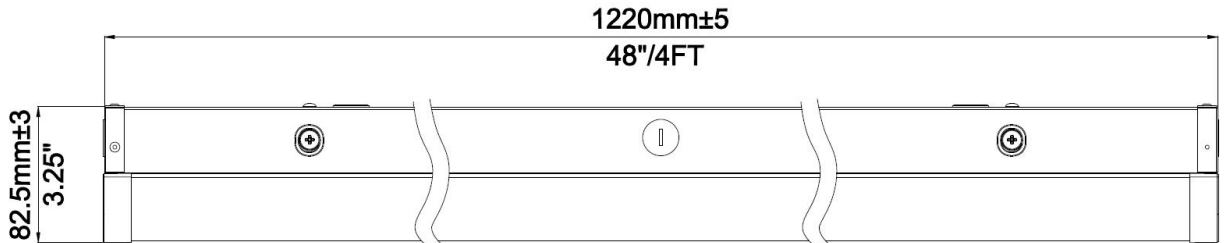

## PHOTOMETRICS:

4' @ 40W

X° Beam Angle: (Polar Candela Dist. )

Light Distance: (Illuminance at a Distance)

Light Distance (ft)	Illuminance at a Distance	
	Center Beam fc	Beam Width
2.5ft	232 fc	6.7 ft 16.9 ft
5.0ft	58.1 fc	13.4 ft 33.7 ft
7.5ft	25.8 fc	20.2 ft 50.6 ft
10.0ft	14.5 fc	26.9 ft 67.5 ft
12.5ft	9.29 fc	33.6 ft 84.3 ft
15.0ft	6.45 fc	40.3 ft 101.2 ft

## DIMENSIONS:

4ft

8ft