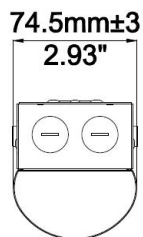

## PHOTOMETRICS:

4' @ 40W

X° Beam Angle: (Polar Candela Dist. )

Light Distance: (Illuminance at a Distance)

Light Distance (ft)	Illuminance at a Distance	
	Center Beam fc	Beam Width
2.5ft	232 fc	6.7 ft 16.9 ft
5.0ft	58.1 fc	13.4 ft 33.7 ft
7.5ft	25.8 fc	20.2 ft 50.6 ft
10.0ft	14.5 fc	26.9 ft 67.5 ft
12.5ft	9.29 fc	33.6 ft 84.3 ft
15.0ft	6.45 fc	40.3 ft 101.2 ft

## DIMENSIONS:

4ft

8ft