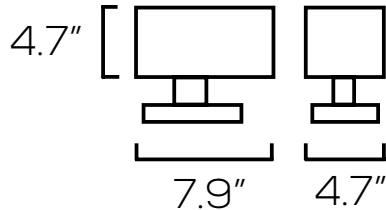

UPD36X1 | RGB UP DOWN WALL SCNCE

Project: _____ Type: _____

Name: _____ Date: _____

ORDER FORM:

(*) Special Order/Not Commonly Stocked

Custom Model Assembly

Fixture
☒ UPD

CCT
☒ RGB

Watts
☐ 36W
☐ 72W

Beam Angle
☒ 30°

Voltage
☒ 100-277

SES-UPD-36X1RGB-S
Example Model Number

SES - UPD - RGB - 30° - 100-277V

Quantity

Fixture

CCT

Watts

Beam Angle

Voltage

Common Stock Models:

Item #	Model #
10876	SES-UPD-36X1RGB-S (One-Way)
10877	SES-UPD-36X1RGB-2S (Two-Way)

DIMENSIONS:

SES-UPD-36X1RGB-S (36W)