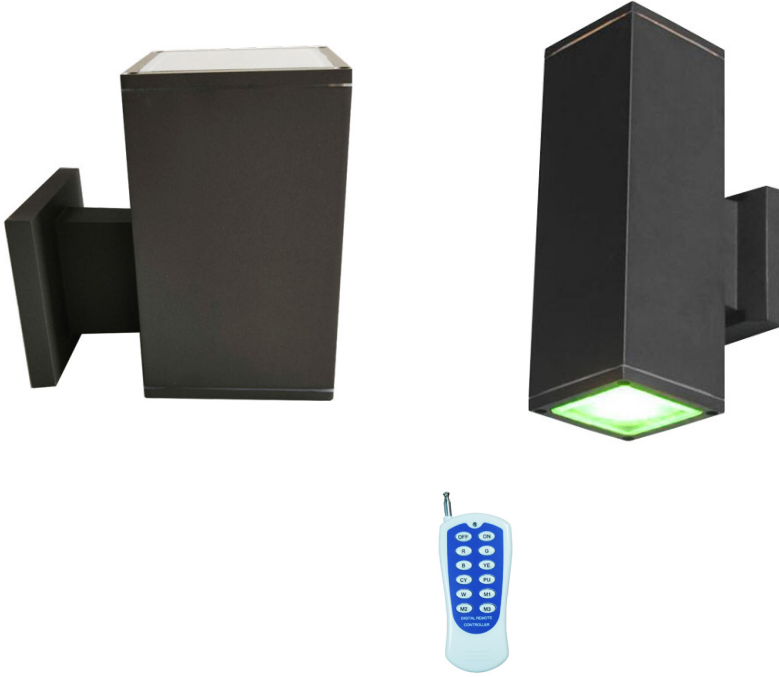

UPD36X1 | RGB UP DOWN WALL SCNCE

Project: _____ Type: _____

Name: _____ Date: _____

Size	see dimensions
Watts	36W, 72W
Voltage	100-277V
Dimming	Non-Dimming
Beam Angle	30°
CRI	>80
PF	0.9

Lumens	varies, RGB
CCT	RGB
IP Rating	IP65
Materials	Aluminum, Glass
Finish	Bronze
Lens	Clear
Lifespan	50,000 Hours

OVERVIEW

- CCT:** RGB
- Applications:** IP65
- Efficacy:** RGB
- Dimming:** Non-Dimming
- LED Type:** 3-in-1 chip
- Lens Type:** Clear
- Driver:** UL Driver
- Operating Temp:** -40F° to 113F°
- Operating Humidity:** 10%-65% RH
- Lifespan:** 50,000 Hours
- Warranty:** 5 Years

FEATURES

- Protected from the elements with an IP65 rating
- 5-Year Warranty, rated to last up to 50,000 hours
- Included RF remote

SARIN LED Up-Down Wall Lights are excellent for adding a pop of color to any wall. Modernize the exterior lighting of your residential or commercial space with this sleek looking LED wall sconce. Constructed of rugged, aluminum, this outdoor wall wash light is durable and suitable for wet locations to withstand the elements.

LED Up-Down Wall Lights are perfect for hotels, shopping centers, and hospitals. The included remote makes it easy to change colors.

UPD36X1 | RGB UP DOWN WALL SCNCE

Project: _____ Type: _____

Name: _____ Date: _____