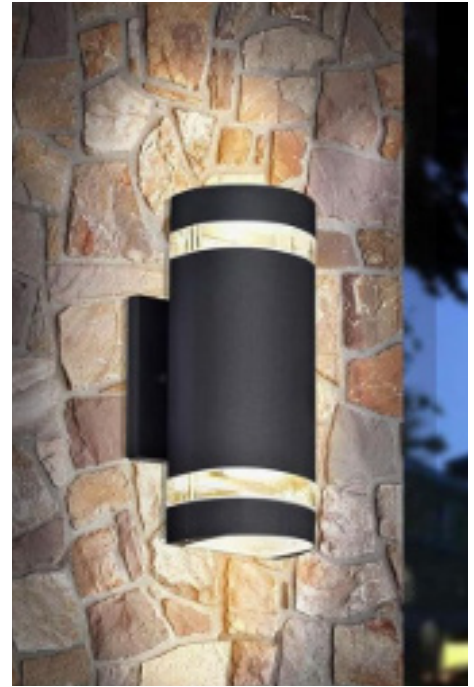

**UPD5X1W | UP DOWN
UPD6X1W | WALL SCONCE**

Project: _____ Type: _____

Name: _____ Date: _____

Size	see dimensions
Watts	10W, 12W
Voltage	100-277V
Dimming	Non-Dimming
Beam Angle	30°
CRI	>70
PF	0.9

Lumens	1,000-1,100lm 1,200-1,300lm
CCT	3000K, 5000K
IP Rating	IP65
Materials	Aluminum, Glass
Finish	Bronze
Lens	Clear
Lifespan	50,000 Hours

OVERVIEW

- CCT:** RGB
- Applications:** IP65
- Efficacy:** RGB
- Dimming:** Non-Dimming
- LED Type:** SMD2835
- Lens Type:** Clear
- Operating Temp:** -40F° to 113F°
- Operating Humidity:** 10%-65% RH
- Lifespan:** 50,000 Hours
- Warranty:** 5 Years

FEATURES

- Protected from the elements with an IP65 rating
- 5-Year Warranty, rated to last up to 50,000 hours

SARIN LED Up-Down Wall Lights are excellent for adding accent lighting to any wall. Modernize the exterior lighting of your residential or commercial space with this sleek looking LED wall sconce. Constructed of rugged, aluminum, this outdoor wall wash light is durable and suitable for wet locations to withstand the elements.

LED Up-Down Wall Lights are perfect for hotels, shopping centers, and hospitals.