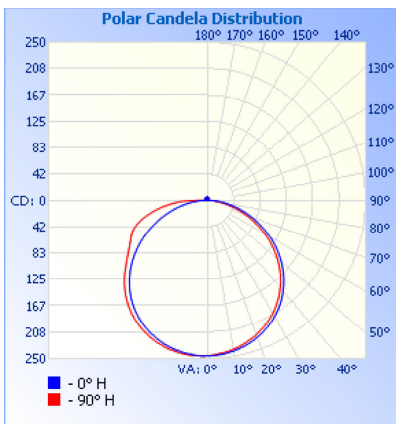

<b>Lumens</b>	SFD5: 700lm SFD7: 1200lm SFD12: 1200lm
<b>CCT</b>	2700K - 3000K - 3500K - 4000K - 5000K
<b>IP Rating</b>	IP20
<b>Materials</b>	Steel, PS
<b>Finish</b>	White
<b>Lens</b>	Frosted
<b>Lifespan</b>	50,000 Hours

SFD

**LED Slim Flush  
Downlight**

Project: \_\_\_\_\_ Type: \_\_\_\_\_

Name: \_\_\_\_\_ Date: \_\_\_\_\_

**DIMENSIONS:**

5": 5.01" 7": 7.01" 12": 12.01"

1.06"

**PHOTOMETRICS:**

**12W**

**Illuminance at a Distance**

Center Beam fc	Beam Width	
2.0ft	61.3 fc	6.4 ft 7.6 ft
4.0ft	15.3 fc	12.8 ft 15.2 ft
6.0ft	6.81 fc	19.3 ft 22.8 ft
8.0ft	3.83 fc	25.7 ft 30.4 ft
10.0ft	2.45 fc	32.1 ft 38.0 ft
12.0ft	1.70 fc	38.5 ft 45.6 ft

■ Vert. Spread: 116.1°  
■ Horiz. Spread: 124.5°

**16W**

**Illuminance at a Distance**

Center Beam fc	Beam Width	
2.0ft	97.1 fc	6.2 ft 6.3 ft
4.0ft	24.3 fc	12.4 ft 12.6 ft
6.0ft	10.8 fc	18.6 ft 18.8 ft
8.0ft	6.07 fc	24.8 ft 25.1 ft
10.0ft	3.88 fc	31.0 ft 31.4 ft
12.0ft	2.70 fc	37.2 ft 37.7 ft