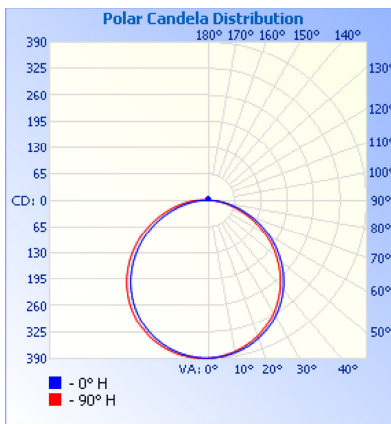

SFD

**LED Slim Flush  
Downlight**

Project: \_\_\_\_\_ Type: \_\_\_\_\_

Name: \_\_\_\_\_ Date: \_\_\_\_\_

**DIMENSIONS:**

5": 5.01" 7": 7.01" 12": 12.01"

1.06"

**PHOTOMETRICS:**

**12W**

**Illuminance at a Distance**

Center Beam fc	Beam Width	
2.0ft	61.3 fc	6.4 ft 7.6 ft
4.0ft	15.3 fc	12.8 ft 15.2 ft
6.0ft	6.81 fc	19.3 ft 22.8 ft
8.0ft	3.83 fc	25.7 ft 30.4 ft
10.0ft	2.45 fc	32.1 ft 38.0 ft
12.0ft	1.70 fc	38.5 ft 45.6 ft

■ Vert. Spread: 116.1°  
■ Horiz. Spread: 124.5°

**16W**

**Illuminance at a Distance**

Center Beam fc	Beam Width	
2.0ft	97.1 fc	6.2 ft 6.3 ft
4.0ft	24.3 fc	12.4 ft 12.6 ft
6.0ft	10.8 fc	18.6 ft 18.8 ft
8.0ft	6.07 fc	24.8 ft 25.1 ft
10.0ft	3.88 fc	31.0 ft 31.4 ft
12.0ft	2.70 fc	37.2 ft 37.7 ft

■ Vert. Spread: 114.4°  
■ Horiz. Spread: 115.0°

**27W**

**Illuminance at a Distance**

Center Beam fc	Beam Width	
2.0ft	189 fc	6.5 ft 6.8 ft
4.0ft	47.2 fc	12.9 ft 13.5 ft
6.0ft	21.0 fc	19.4 ft 20.3 ft
8.0ft	11.8 fc	25.9 ft 27.1 ft
10.0ft	7.56 fc	32.3 ft 33.8 ft
12.0ft	5.25 fc	38.8 ft 40.6 ft