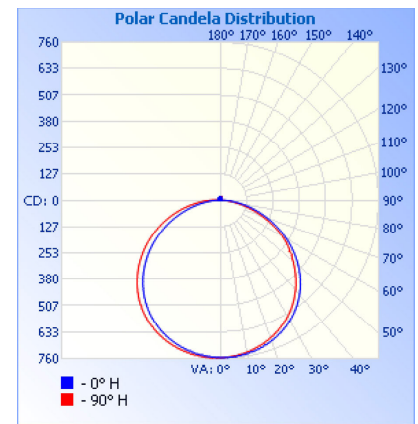

**12W**

**Illuminance at a Distance**

Center Beam fc	Beam Width	
2.0ft	61.3 fc	6.4 ft 7.6 ft
4.0ft	15.3 fc	12.8 ft 15.2 ft
6.0ft	6.81 fc	19.3 ft 22.8 ft
8.0ft	3.83 fc	25.7 ft 30.4 ft
10.0ft	2.45 fc	32.1 ft 38.0 ft
12.0ft	1.70 fc	38.5 ft 45.6 ft

■ Vert. Spread: 116.1°  
■ Horiz. Spread: 124.5°

**16W**

**Illuminance at a Distance**

Center Beam fc	Beam Width	
2.0ft	97.1 fc	6.2 ft 6.3 ft
4.0ft	24.3 fc	12.4 ft 12.6 ft
6.0ft	10.8 fc	18.6 ft 18.8 ft
8.0ft	6.07 fc	24.8 ft 25.1 ft
10.0ft	3.88 fc	31.0 ft 31.4 ft
12.0ft	2.70 fc	37.2 ft 37.7 ft

■ Vert. Spread: 114.4°  
■ Horiz. Spread: 115.0°

**27W**

**Illuminance at a Distance**

Center Beam fc	Beam Width	
2.0ft	189 fc	6.5 ft 6.8 ft
4.0ft	47.2 fc	12.9 ft 13.5 ft
6.0ft	21.0 fc	19.4 ft 20.3 ft
8.0ft	11.8 fc	25.9 ft 27.1 ft
10.0ft	7.56 fc	32.3 ft 33.8 ft
12.0ft	5.25 fc	38.8 ft 40.6 ft