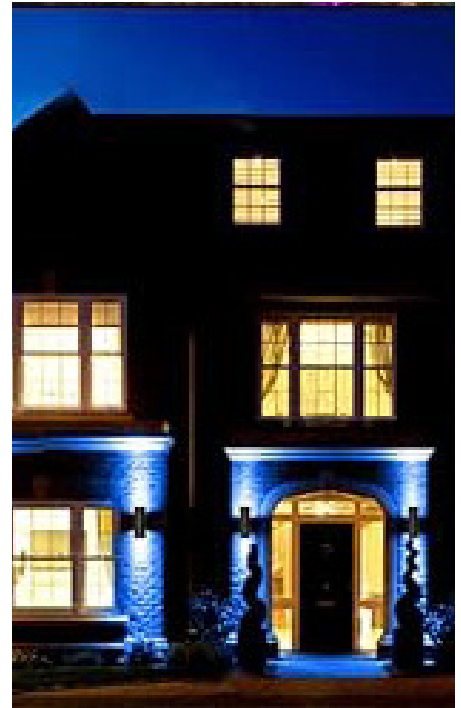

UDWPO1B | RGB WALL SCNCE

Project: _____ Type: _____

Name: _____ Date: _____

Size	14.17" x 4.72" x 5.83"
Watts	72W
Voltage	120-277V
Dimming	N/A
Beam Angle	25°
CRI	>80
PF	0.9

Lumens	W:2300LM R:700LM G:1600LM B:300LM
CCT	RGB
IP Rating	IP65
Materials	Aluminum, Glass, PC lens
Finish	Bronze
Lens	Clear
Lifespan	50,000 Hours

SARIN LED Up-Down Wall Lights are excellent for adding lighting to any wall. Modernize the exterior lighting of your residential or commercial space with this sleek looking LED wall sconce. Constructed of rugged, aluminum, this outdoor wall wash light is durable and suitable for wet locations to withstand the elements.