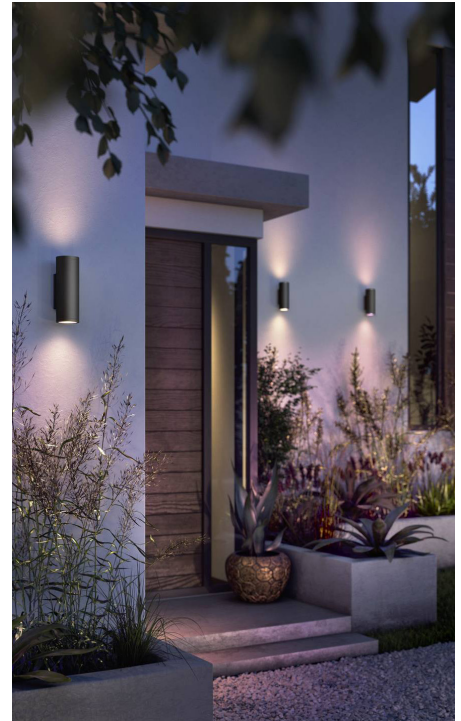

UDWPO1C CCT WALL SCNCE

Project: _____ Type: _____

Name: _____ Date: _____

Size	14.17" x 4.72" x 5.83"	Lumens	7,920lm @4000K
Watts	72W	CCT	3000K+4000K+5000K
Voltage	120-277V	IP Rating	IP65
Dimming	0-10V	Materials	Aluminum, Glass, PC lens
Beam Angle	25°	Finish	Bronze
CRI	>80	Lens	Clear
PF	0.9	Lifespan	50,000 Hours

FEATURES

- Protected from the elements with an IP65 rating, making it suitable for rainy environments
- 5-Year Warranty, rated to last up to 50,000 hours

SARIN LED Up-Down Wall Lights are excellent for adding lighting to any wall. Modernize the exterior lighting of your residential or commercial space with this sleek looking LED wall sconce. Constructed of rugged, aluminum, this outdoor wall wash light is durable and suitable for wet locations to withstand the elements.

LED Up-Down Wall Lights are perfect for hotels, shopping centers, and hospitals.

UDWP01C | CCT WALL SCNCE

Project: _____ Type: _____

Name: _____ Date: _____

ORDER FORM:

(*) Special Order/Not Commonly Stocked