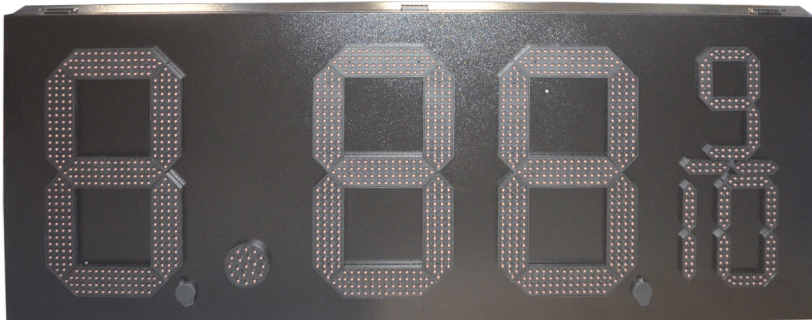

## DOUBLE-SIDED LED 18" GAS PRICE SIGN

Project: \_\_\_\_\_ Type: \_\_\_\_\_

Name: \_\_\_\_\_ Date: \_\_\_\_\_

<b>Size</b>	60" x 22.44" x 3.55"	<b>IP Rating</b>	IP54
<b>Voltage</b>	110V	<b>Materials</b>	Iron, Acrylic
<b>Dimming</b>	Light Sensor	<b>Finish</b>	Black
<b>Controller</b>	RF Remote	<b>Lens</b>	Red
		<b>Lifespan</b>	>10,000 hours

### OVERVIEW

- LED Color:** Red
- Applications:** IP54
- Dimming:** Light Sensor
- LED Type:** SMD
- Lens Type:** Red
- Lifespan:** 10,000 Hours
- Warranty:** 2 Years

SARIN's 18" Double-Sided LED Gas Sign is a versatile and durable solution designed to enhance visibility and appeal in any gas station or outdoor commercial setting. Featuring a vibrant red acrylic lens, this sign delivers exceptional brightness and clarity, ensuring it stands out even in challenging lighting conditions. Built with robust iron construction and an IP54 rating, it offers reliable performance in various weather environments, providing resistance to dust and water splashes. With a lifespan of 10,000 hours, this LED sign combines energy efficiency with long-lasting operation, making it a cost-effective and dependable choice for businesses looking to attract attention and drive engagement.

**GAS**

**DOUBLE-SIDED  
LED 18" GAS  
PRICE SIGN**

Project: \_\_\_\_\_ Type: \_\_\_\_\_

Name: \_\_\_\_\_ Date: \_\_\_\_\_

**SES – GAS18 – 79W – R – D – 110V**

Quantity

Fixture	Watts	Color	Sides	Voltage
<input checked="" type="checkbox"/> GAS18	<input checked="" type="checkbox"/> 79W	<input checked="" type="checkbox"/> Red	<input checked="" type="checkbox"/> Double	<input checked="" type="checkbox"/> 110V