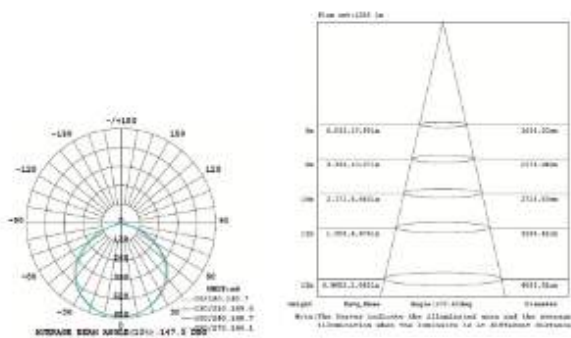

LED FLOOD LIGHT SERIES

SES-F706
15W | 30W | 50W

Technical Specifications

Watts:	15W/30W/50W
Luminous Flux:	1650-1950LM/3400-3900LM 6000-6800LM
CCT:	4000/5000/5700k
Voltage:	AC100-240/100-277V,50/60Hz
Beam Angle:	150°
IP:	IP65
CRI:	≥ 70Ra
PF:	>0.9
Lifespan:	50,000 hours

RoHS

Dimensional Diagrams (mm.)

SES-FL06-5700-15

SES-FL06-5700-30

SES-FL06-5700-50

Isolux Diagrams

SES-FL06-5700-15

SES-FL06-5700-30