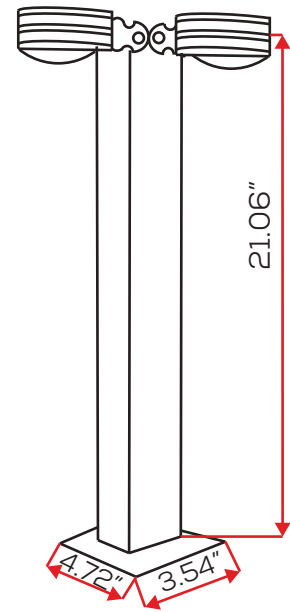

## SES-FL-1072-600 5W/SIDE

### Technical Specifications

Watts	2x5W
IP Rating	IP54
Color Temp.	3000K   4000K   6000K
Material	Die-casting aluminum lamp body; Tempered glass diffuser; Powder Coated Finish
RA	>80
Working Temp.	5°F ~ 122°F
Lumen Output	1200lm