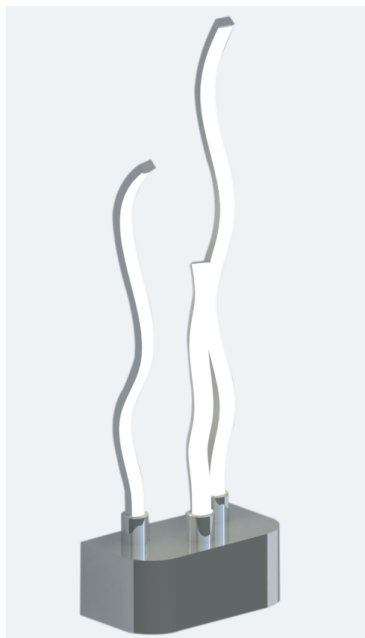

# LED WALL LAMP SERIES SES-MBF8972-3 12W

## Technical Specifications

Watts:	12W
CCT:	3000k/5000k
Voltage:	AC100-240/100-277V,50/60Hz
CRI:	>80Ra
Material:	Aluminum + PC
PF:	0.9
IP:	IP20
Size:	14.17x5.91x3.15 in.
Certificate:	CE RoHS