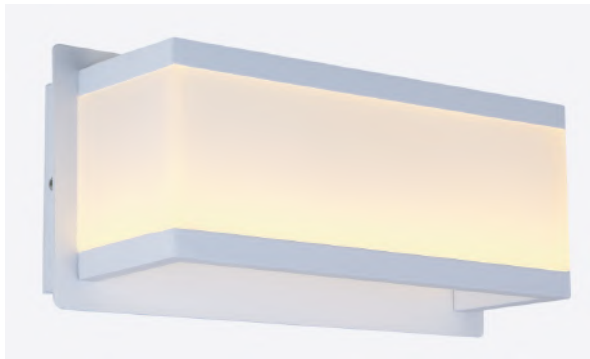

# LED WALL LAMP SERIES

## SES-MBF8968 14W

### Technical Specifications

Watts:	14W
CCT:	3000k/5000k
Voltage:	AC100-240/100-277V,50/60Hz
CRI:	>80Ra
Material:	Aluminum + Acrylic
PF:	0.9
IP:	IP20
Size:	11.81x5.91x4.57 in.
Certificate:	CE RoHS