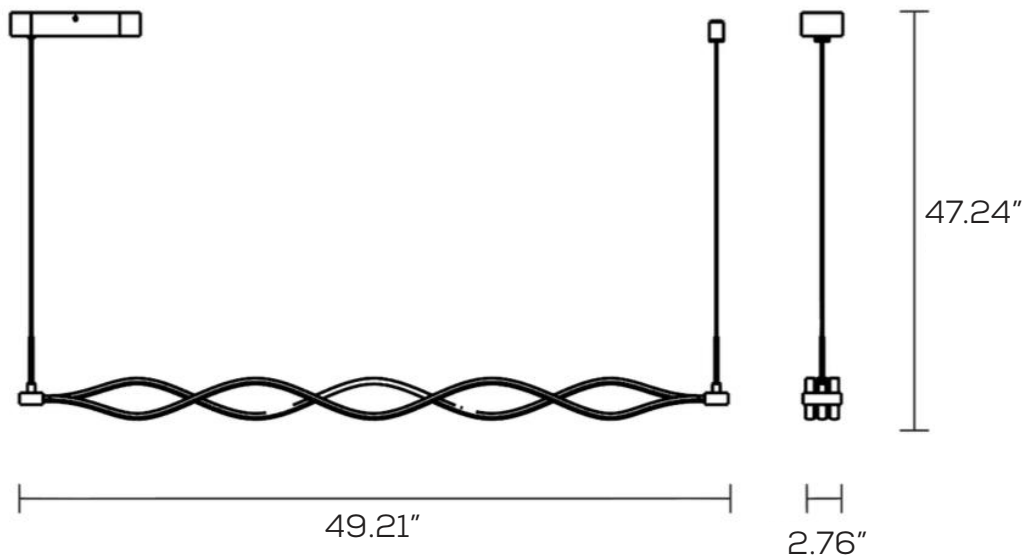

LED PENDANT LIGHT SERIES

SES-MD8972
32W

Technical Specifications

Watts:	32W
Size:	49.21x2.76x47.24 in.
CCT:	3000K
Voltage:	100-277 VAC
Certificates:	UL Driver

Features

SARIN Energy is proud of its new high power LED Pendant Light series which is a revolutionary product that adapts the high quality LEDs to directly replace traditional lighting. This product would be great for offices, libraries, and residential homes.

CE RoHS

Dimensional Diagrams (mm.)

Additional Products

NEW
product

LED
lighting

ES
energy
saving

CRI
>85