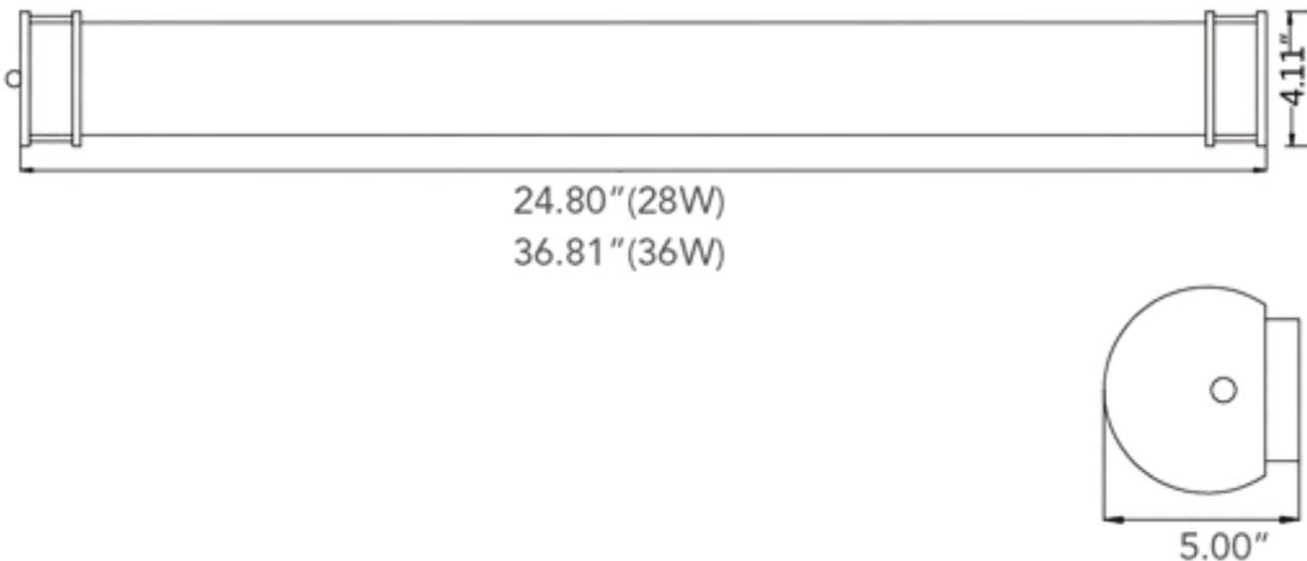

LED VANITY LIGHT SERIES

SES-VF-2FT

28W

SES-VF-3FT

36W

Technical Specifications

Watts:	28W 36W
Size:	24.8x5.0x4.11" 36.81x5.0x4.11"
Lumens:	2520lm 3060lm
CCT:	5000K
Voltage:	120V Input, 50/60Hz
CRI:	>80
PF:	>0.9
Dimmable:	Yes

Dimensional Diagrams (in.)

Model Numbers

SES-VF-2FT-28w
SES-VF-3FT-36w