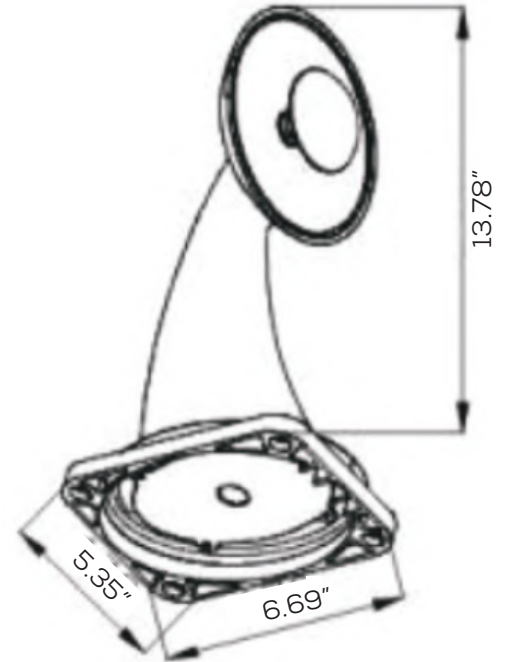

## SES-WL-2041 3W

### Technical Specifications

Watts	3W
Size	13.78x6.69x5.35"
Color Temp.	3000K   4000K   6000K
Material	Die-casting aluminum lamp body; Tempered glass diffuser; Powder Coated Finish
RA	>80
Working Temp.	5°F ~ 122°F
Lumen Output	350lm
IP Rating	IP54