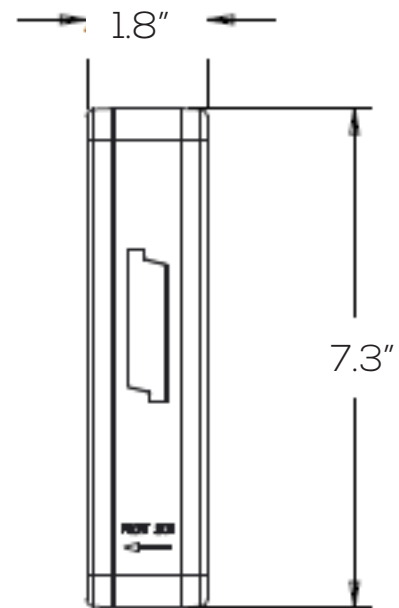

LED EXIT LIGHT SERIES

SES-EX7007R

Technical Specifications

Size: 11.8" L x 1.8" W x 7.3" H

Watts: 1W

Voltage: 120/277VAC (60Hz)

Dimmable: No

IP Rate: IP20

Dimensions

Model Numbers

SES-EX7007R