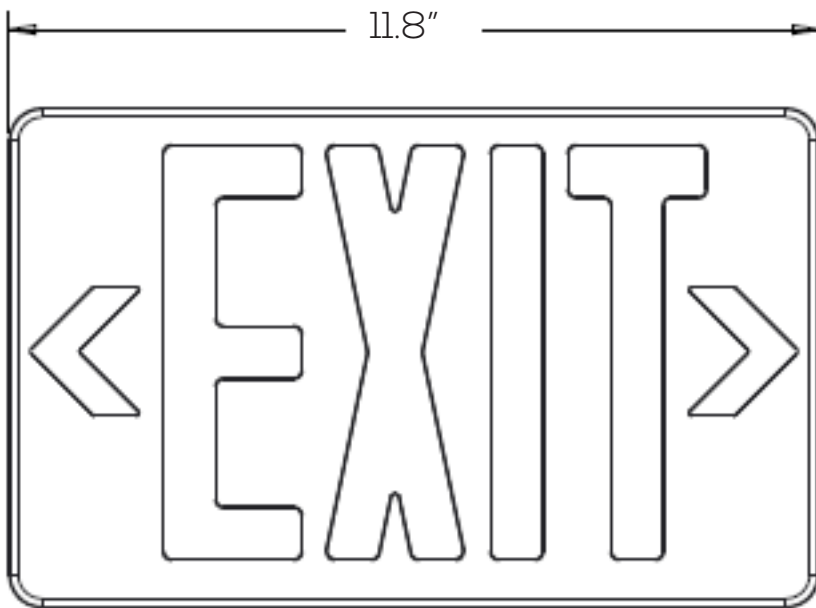

LED EXIT LIGHT SERIES

SES-EX7007R

Technical Specifications

Size: 11.8" L x 1.8" W x 7.3" H

Watts: 1W

Voltage: 120/277VAC (60Hz)

Dimmable: No

IP Rate: IP20

Dimensions

Model Numbers

SES-EX7007R