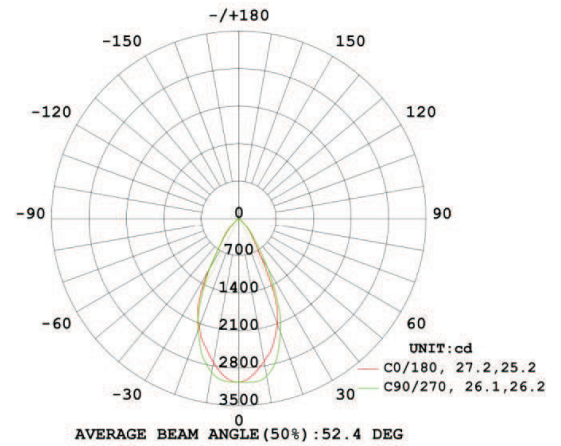

Features

SARIN Energy is proud of its high-quality LED Commercial Downlight Series. This revolutionary product adopts the latest technology, replacing traditional bulbs with energy efficient LEDs. These are widely used in the lighting of homes, hotels, offices and other commercial spaces. These fixtures are suitable for a variety of applications and will provide significant energy savings.

Dimensions & Diagrams

CDL6