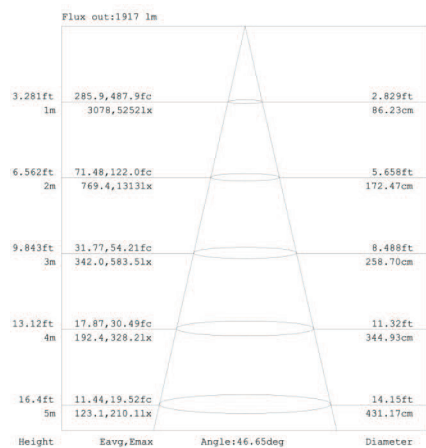

LED COMMERCIAL DOWNLIGHT SERIES

SES-CDL6
SES-CDL8

6"

8"

Technical Specifications

Size: See Reverse

Watts: 18W | 27W | 40W

Lumen: 2268lm | 3280lm

CCT: 3000K | 4000K | 5000K

Voltage: 100~277VAC

Dimmable: Yes

Beam Angle: 52° | 47°

CRI: >80

PF: >0.9

IP Rate: IP42

Materials: Aluminum

Dimensions & Diagrams

CDL6

CDL8

Model Numbers

SES-CDL6-3000-18
SES-CDL6-3000-27
SES-CDL6-3000-40
SES-CDL6-4000-18
SES-CDL6-4000-27

SES-CDL6-4000-40
SES-CDL6-5000-18
SES-CDL6-5000-27
SES-CDL6-5000-40

SES-CDL8-3000-18
SES-CDL8-3000-27
SES-CDL8-3000-40
SES-CDL8-4000-18
SES-CDL8-4000-27