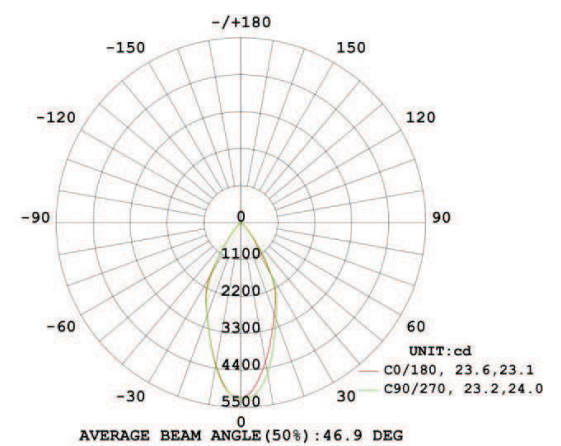

CDL8

Model Numbers

SES-CDL6-3000-18
SES-CDL6-3000-27
SES-CDL6-3000-40
SES-CDL6-4000-18
SES-CDL6-4000-27

SES-CDL6-4000-40
SES-CDL6-5000-18
SES-CDL6-5000-27
SES-CDL6-5000-40

SES-CDL8-3000-18
SES-CDL8-3000-27
SES-CDL8-3000-40
SES-CDL8-4000-18
SES-CDL8-4000-27

SES-CDL8-4000-40
SES-CDL8-5000-18
SES-CDL8-5000-27
SES-CDL8-5000-40