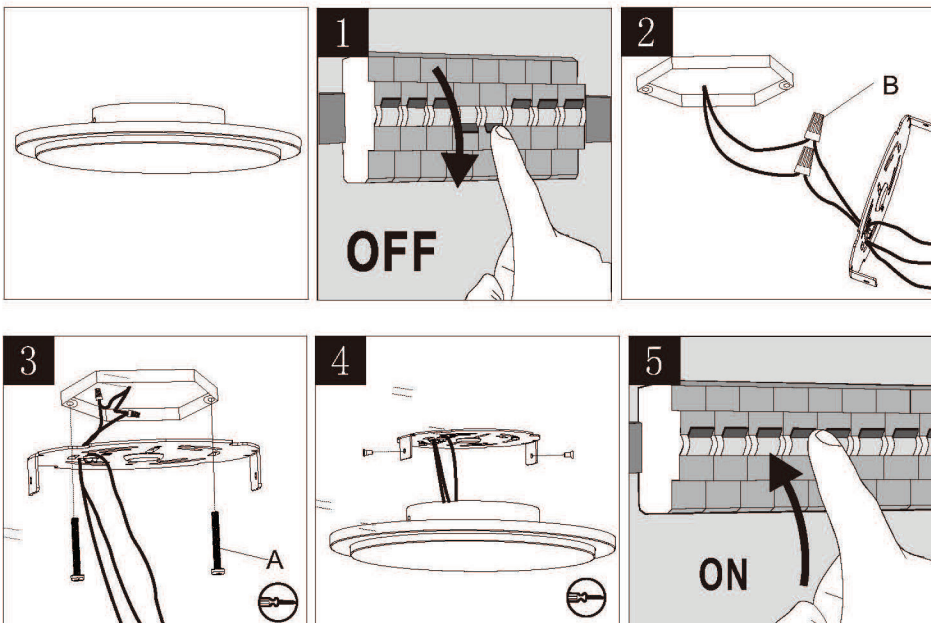

Features

SARIN Energy is proud of its high-quality LED Ceiling Lamp Series. This revolutionary product adopts the latest technology, replacing traditional bulbs with energy efficient LEDs. These are widely used in the lighting of homes, hotels, office and other commercial spaces. These fixtures are suitable for a variety of applications and will provide significant energy savings.

Installation Instructions

Model Numbers

SES-WL/CL-18903-20-5000