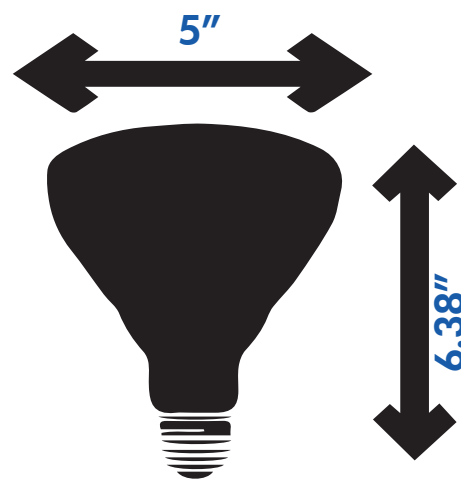

Features

SARIN Energy is proud of its LED BR Lamp series. This product series adopts high quality LEDs to directly replace traditional lighting. The BR Lamp series is suitable for broad applications, and will provide significant energy savings.

Dimensional Diagrams (in.)

Isolux Diagrams

Model Numbers

SES-BR30-3000-9
SES-BR30-4000-9*
SES-BR30-5000-9*

SES-BR40-3000-15*
SES-BR40-4000-15*
SES-BR40-5000-15*