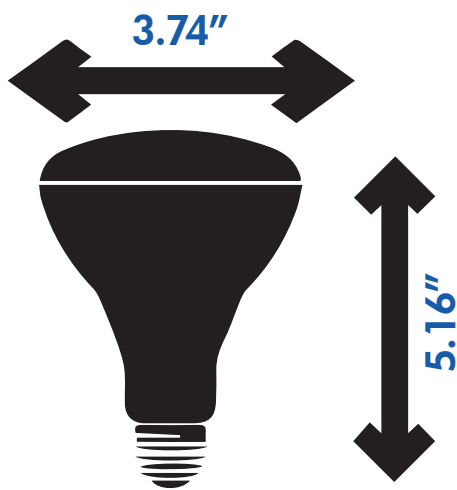

Features

SARIN Energy is proud of its LED BR Lamp series. This product series adopts high quality LEDs to directly replace traditional lighting. The BR Lamp series is suitable for broad applications, and will provide significant energy savings.

Dimensional Diagrams (in.)

Isolux Diagrams

Model Numbers

SES-BR30-3000-9
SES-BR30-4000-9*
SES-BR30-5000-9*

SES-BR40-3000-15*
SES-BR40-4000-15*
SES-BR40-5000-15*