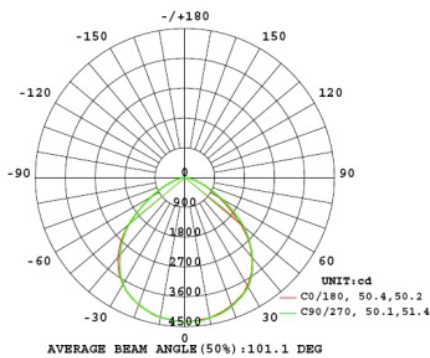

LED CANOPY LIGHT SERIES

SES-CP
100W | 130W | 150W

Technical Specifications

Watts:	100W 130W 150W
Size:	15"X15"X2.8"
Lumen Output:	11,500lm 14,500 lm 16,500lm
CCT:	Natural White 4000K Cool White 5700K
Voltage:	AC100-277V 50-60Hz
Beam Angle:	120°
Qualifications:	UL DLC CE RoHS
CRI:	>80Ra
PF:	0.9
IP Rate:	IP65
Lifespan:	50,000 hours
Options:	Drop Lens or Frosted Cover

RoHS

Dimensional Diagrams (in.)

Isolux Diagrams

SES-CP-100-CW

SES-CP-130-CW

SES-CP-150-CW

Model Numbers

SES-CP-4000-100
SES-CP-5700-100