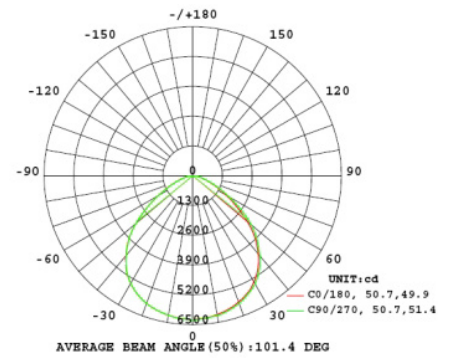

LED CANOPY LIGHT SERIES

SES-CP
100W | 130W | 150W

Technical Specifications

Watts:	100W 130W 150W
Size:	15"X15"X2.8"
Lumen Output:	11,500lm 14,500 lm 16,500lm
CCT:	Natural White 4000K Cool White 5700K
Voltage:	AC100-277V 50-60Hz
Beam Angle:	120°
Qualifications:	UL DLC CE RoHS
CRI:	>80Ra
PF:	0.9
IP Rate:	IP65
Lifespan:	50,000 hours
Options:	Drop Lens or Frosted Cover

RoHS

Dimensional Diagrams (in.)

Isolux Diagrams

SES-CP-100-CW

SES-CP-130-CW

SES-CP-150-CW

Model Numbers

SES-CP-4000-100
SES-CP-5700-100