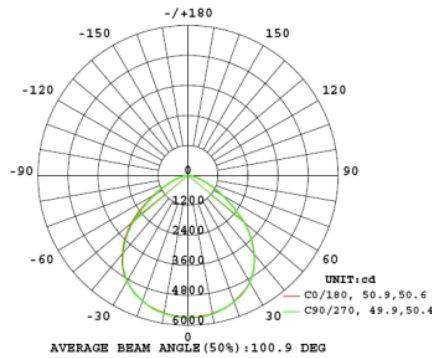

LED CANOPY LIGHT SERIES

SES-CP
100W | 130W | 150W

Technical Specifications

Watts:	100W 130W 150W
Size:	15"X15"X2.8"
Lumen Output:	11,500lm 14,500 lm 16,500lm
CCT:	Natural White 4000K Cool White 5700K
Voltage:	AC100-277V 50-60Hz
Beam Angle:	120°
Qualifications:	UL DLC CE RoHS
CRI:	>80Ra
PF:	0.9
IP Rate:	IP65
Lifespan:	50,000 hours
Options:	Drop Lens or Frosted Cover

RoHS

Dimensional Diagrams (in.)

Isolux Diagrams

SES-CP-100-CW

SES-CP-130-CW

SES-CP-150-CW

Model Numbers

SES-CP-4000-100
SES-CP-5700-100