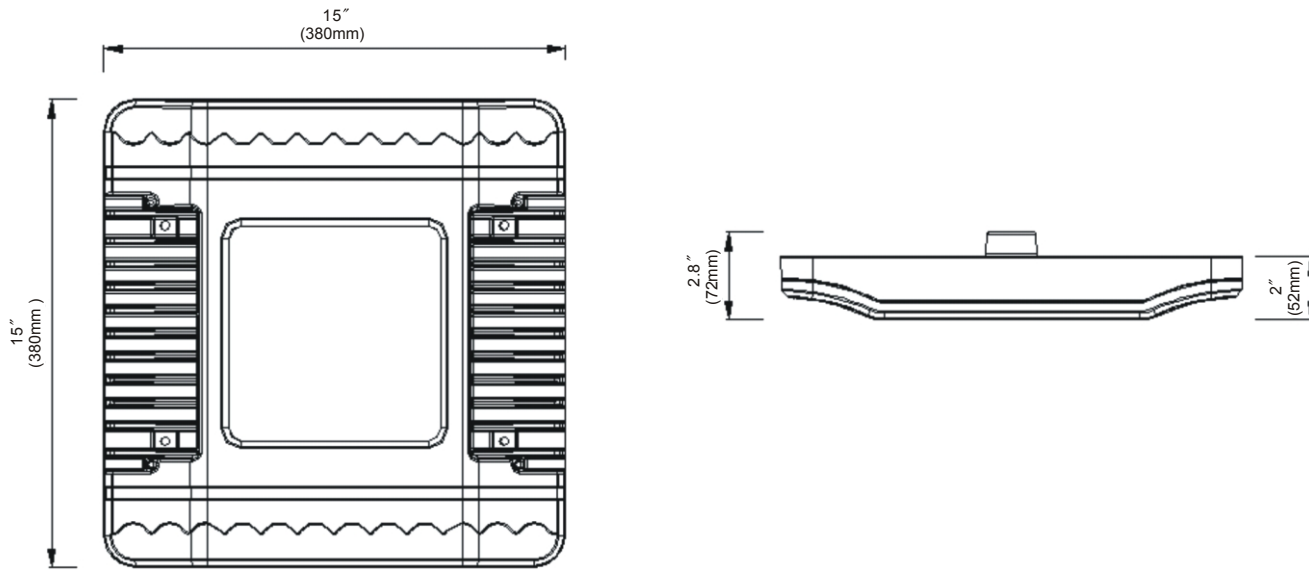

LED CANOPY LIGHT SERIES

SES-CP
100W | 130W | 150W

Technical Specifications

Watts:	100W 130W 150W
Size:	15"X15"X2.8"
Lumen Output:	11,500lm 14,500 lm 16,500lm
CCT:	Natural White 4000K Cool White 5700K
Voltage:	AC100-277V 50-60Hz
Beam Angle:	120°
Qualifications:	UL DLC CE RoHS
CRI:	>80Ra
PF:	0.9
IP Rate:	IP65
Lifespan:	50,000 hours
Options:	Drop Lens or Frosted Cover

RoHS

Dimensional Diagrams (in.)

Isolux Diagrams

SES-CP-100-CW

SES-CP-130-CW

SES-CP-150-CW

Model Numbers

SES-CP-4000-100
SES-CP-5700-100