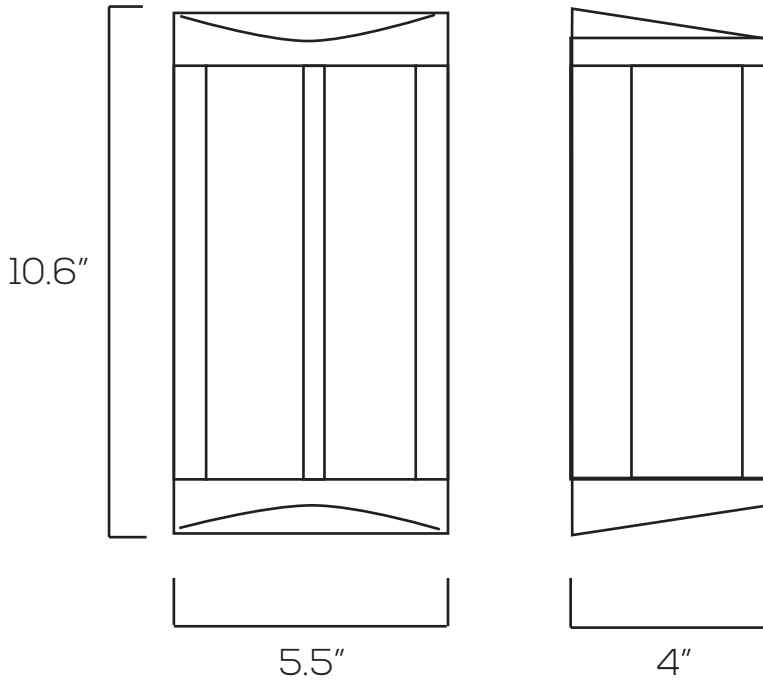

### Technical Specifications

Size:	10.6" L x 5.5" W x 4" D
Watts:	15W
Lumen:	1280lm
CCT:	3000K   5000K
Voltage:	110-120V (50Hz)
Dimmable:	No
Base:	E26
CRI:	80
PF:	≥0.5
IP Rate:	IP54
Materials:	Aluminum, PC
Housing Color:	Black, Dark Gray, White, Silver
Lifespan:	30,000 hours

## Dimensions