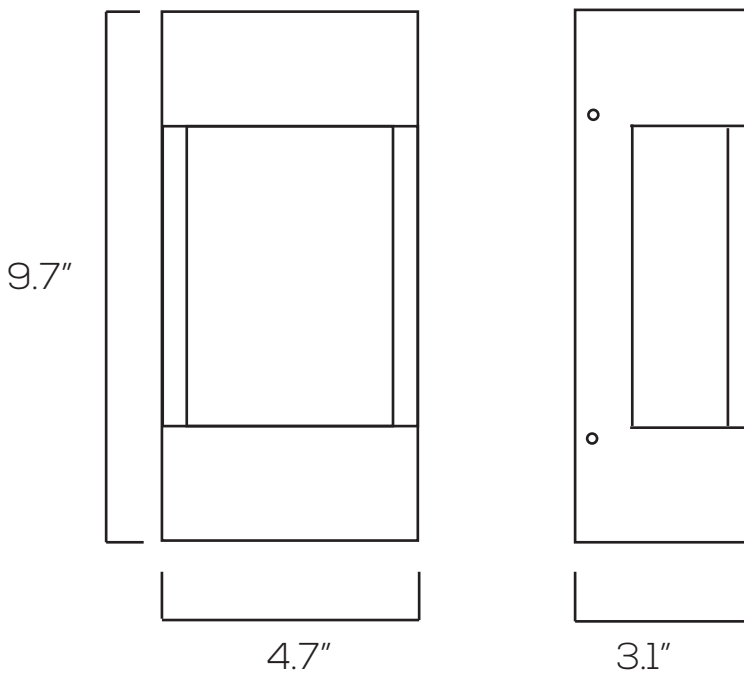

LED WALL LAMP SERIES

SES-WL2334

Technical Specifications

Size:	9.7" L x 4.7" W x 3.1" D
Watts:	15W
Lumen:	1280lm
CCT:	3000K 5000K
Voltage:	110-120V (50Hz)
Dimmable:	No
Base:	E26
CRI:	80
PF:	≥0.5
IP Rate:	IP54
Materials:	Aluminum, PC
Housing Color:	Black, Dark Gray, White, Silver
Lifespan:	30,000 hours

Dimensions

Model Numbers

SES-WL2334-E26