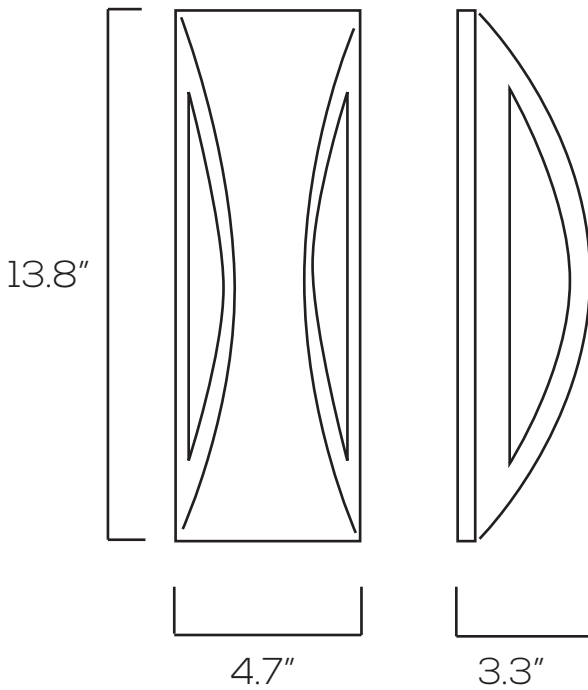

#### Technical Specifications

Size:	13.8" L x 4.7" W x 3.3" D
Watts:	15W
Lumen:	1280lm
CCT:	3000K   5000K
Voltage:	110-120V (50Hz)
Dimmable:	No
Base:	E26
CRI:	80
PF:	≥0.5
IP Rate:	IP54
Materials:	Aluminum, PC
Housing Color:	Black, Dark Gray, White, Silver
Lifespan:	30,000 hours

## Dimensions