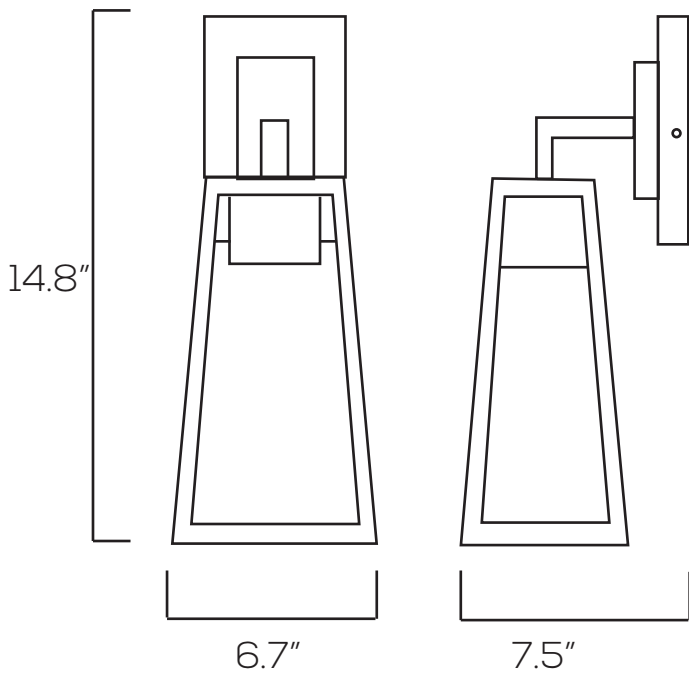

LED WALL LAMP SERIES

SES-WL3511

Technical Specifications

Size:	14.8" L x 6.7" W x 7.5" D
Watts:	15W
Lumen:	1280lm
CCT:	3000K 4000K 5000K 6000K
Voltage:	110-120V (50Hz)
Dimmable:	No
Base:	E26
CRI:	80
PF:	0.5
IP Rate:	IP44
Materials:	Iron, Glass
Housing Color:	Black, Dark Gray, White, Silver
Lifespan:	30,000 hours

Dimensions

Model Numbers

SES-WL3511-E26