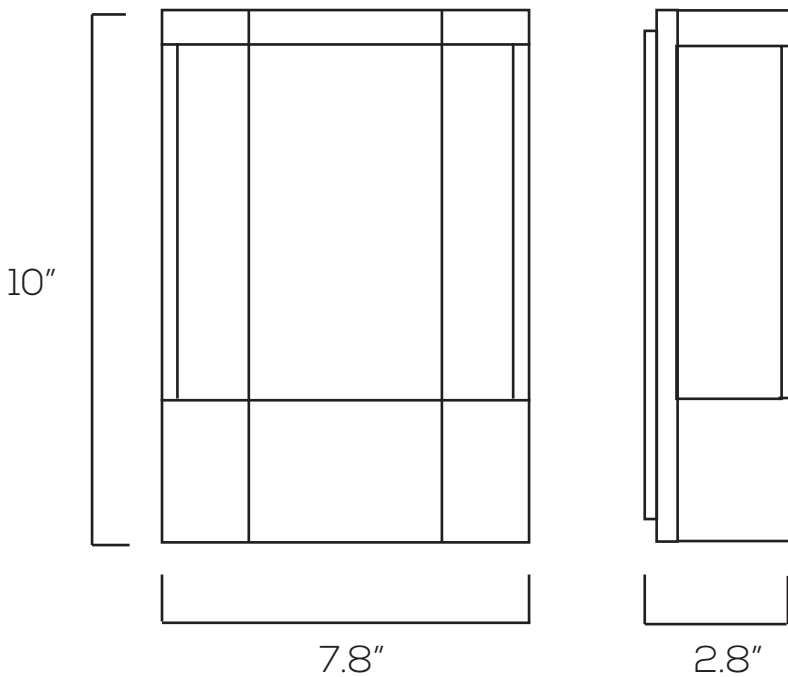

#### Technical Specifications

Size:	10" L x 7.8" W x 2.8" D
Watts:	15W x 2
Lumen:	2560lm
CCT:	3000K   5000K
Voltage:	110-120V (50Hz)
Dimmable:	No
Base:	E26 x 2
CRI:	80
PF:	≥0.5
IP Rate:	IP54
Materials:	Aluminum, PC
Housing Color:	Black, Dark Gray, White, Silver
Lifespan:	30,000 hours

## Dimensions