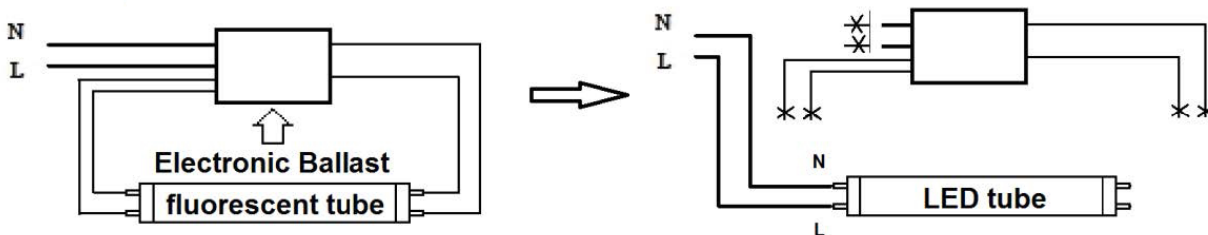

Features

SARIN Energy is proud of its high-quality LED T5 Tube Light Series. This revolutionary product adopts the latest technology, replacing traditional bulbs with energy efficient LEDs. These are widely used in the lighting of warehouses, grocery stores, hospitals, schools, parking garages and other commercial spaces. These fixtures are suitable for a variety of applications and will provide significant energy savings.

Dimensions & Installation

Model Numbers

SES-4T5-3000-18

SES-4T5-5000-18

SES-4T5-4000-18

SES-4T5-6000-18