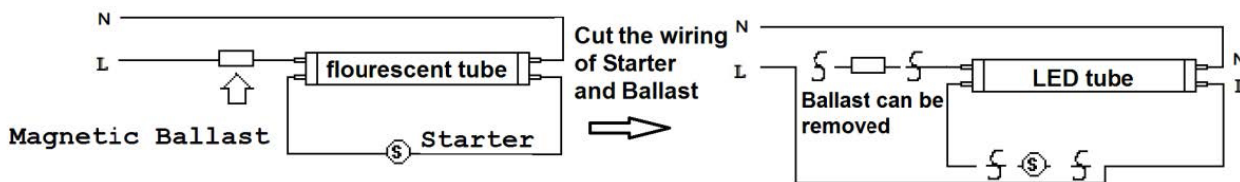

Features

SARIN Energy is proud of its high-quality LED T5 Tube Light Series. This revolutionary product adopts the latest technology, replacing traditional bulbs with energy efficient LEDs. These are widely used in the lighting of warehouses, grocery stores, hospitals, schools, parking garages and other commercial spaces. These fixtures are suitable for a variety of applications and will provide significant energy savings.

Dimensions & Installation

Model Numbers

SES-4T5-3000-18

SES-4T5-5000-18

SES-4T5-4000-18

SES-4T5-6000-18