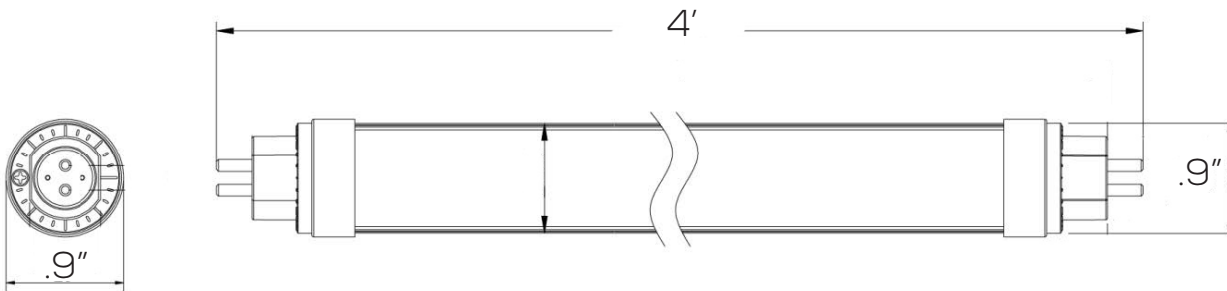

#### Technical Specifications

|             |                                |
|-------------|--------------------------------|
| Size:       | .9" D x 4' L                   |
| Watts:      | 18W                            |
| Lumen:      | 2340lm   2880lm                |
| CCT:        | 3000K   4000K   5000K   6000K  |
| Voltage:    | AC100-277V (50/60Hz)           |
| Dimmable:   | No                             |
| Beam Angle: | 140°                           |
| Base:       | HO                             |
| CRI:        | >80                            |
| PF:         | >0.95                          |
| IP Rate:    | IP20                           |
| Materials:  | Aluminum, PC                   |
| Ring Color: | Red, Green, Blue, Silver, Gold |
| Lifespan:   | 50,000 hours                   |
| Driver:     | Type B Built-in                |

## Dimensions & Installation