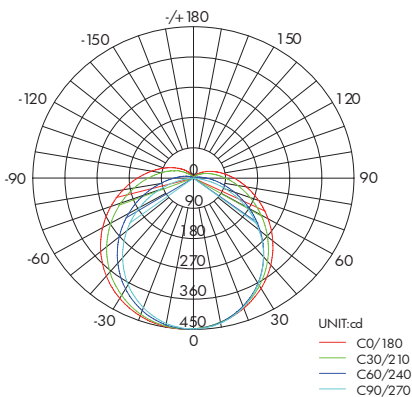

LED T8 TUBE LIGHT SERIES

SES-2T8
10W

SES-4T8
12W | 18W

Technical Specifications

Watts:	10W 12W 18W
Size:	See Reverse
Lumen Output:	950lm 1750lm 2000lm
CCT:	Warm White 3000K Natural White 4000K Cool White 5000K 6500K
Voltage:	AC100-277V
Beam Angle:	150°
Qualifications:	UL DLC CE FCC RoHS
CRI:	>80Ra
PF:	>0.95
Lifespan:	50,000 hours
Options:	Internal Driver, Non-Dimmable Frosted or Clear Covers Available

Dimensional Diagrams (in.)

SES-2T8

SES-4T8

Isolux Diagrams

SES-4T8-18

Model Numbers

SES-2T8-3000-10
 SES-2T8-4000-10
 SES-2T8-5000-10
 SES-2T8-6500-10

SES-4T8-3000-18
 SES-4T8-4000-18
 SES-4T8-5000-18
 SES-4T8-6500-18