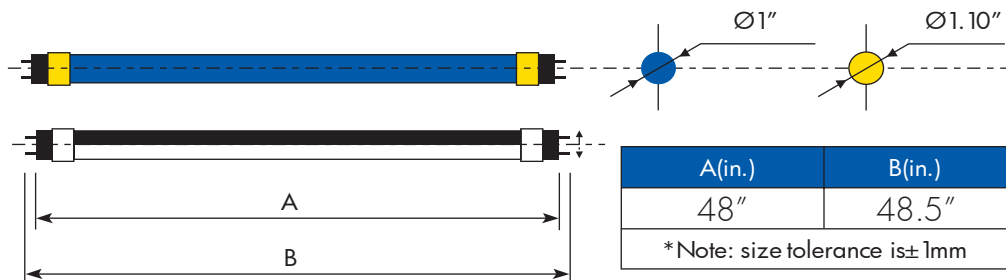

LED T8 TUBE LIGHT SERIES

SES-2T8
10W

SES-4T8
12W | 18W

Technical Specifications

Watts:	10W 12W 18W
Size:	See Reverse
Lumen Output:	950lm 1750lm 2000lm
CCT:	Warm White 3000K Natural White 4000K Cool White 5000K 6500K
Voltage:	AC100-277V
Beam Angle:	150°
Qualifications:	UL DLC CE FCC RoHS
CRI:	>80Ra
PF:	>0.95
Lifespan:	50,000 hours
Options:	Internal Driver, Non-Dimmable Frosted or Clear Covers Available

Dimensional Diagrams (in.)

SES-2T8

SES-4T8

Isolux Diagrams

SES-4T8-18

Model Numbers

SES-2T8-3000-10
 SES-2T8-4000-10
 SES-2T8-5000-10
 SES-2T8-6500-10

SES-4T8-3000-18
 SES-4T8-4000-18
 SES-4T8-5000-18
 SES-4T8-6500-18