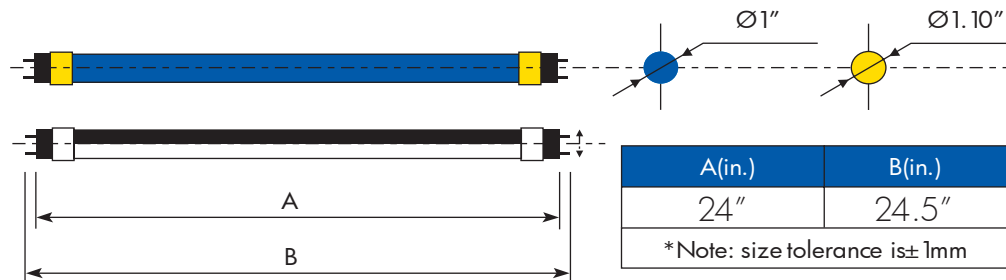

LED T8 TUBE LIGHT SERIES

SES-2T8
10W

SES-4T8
12W | 18W

Technical Specifications

Watts:	10W 12W 18W
Size:	See Reverse
Lumen Output:	950lm 1750lm 2000lm
CCT:	Warm White 3000K Natural White 4000K Cool White 5000K 6500K
Voltage:	AC100-277V
Beam Angle:	150°
Qualifications:	UL DLC CE FCC RoHS
CRI:	>80Ra
PF:	>0.95
Lifespan:	50,000 hours
Options:	Internal Driver, Non-Dimmable Frosted or Clear Covers Available

Dimensional Diagrams (in.)

SES-2T8

SES-4T8

Isolux Diagrams

SES-4T8-18

Model Numbers

SES-2T8-3000-10
 SES-2T8-4000-10
 SES-2T8-5000-10
 SES-2T8-6500-10

SES-4T8-3000-18
 SES-4T8-4000-18
 SES-4T8-5000-18
 SES-4T8-6500-18