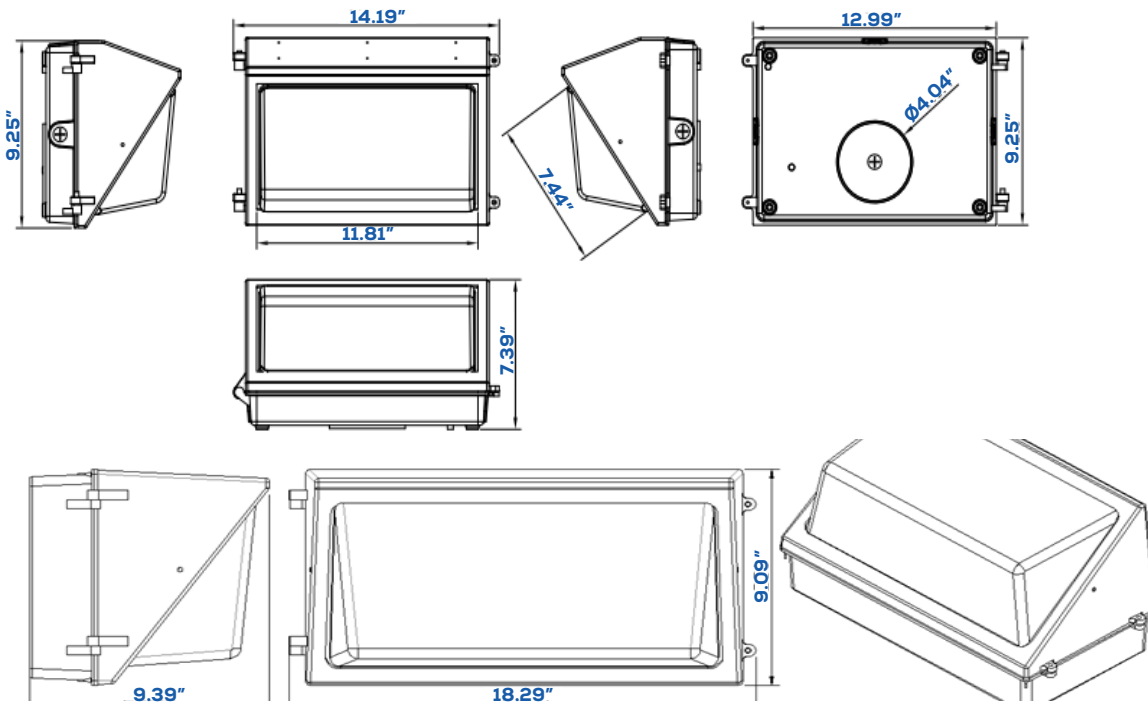

LED WALL PACK SERIES

SES-WP
80W | 120W

Technical Specifications

Watts: 80W | 120W

Size: 14.17"X9.25"X7.40"
18.31"X9.09"X9.41"

Lumen Output: 8100lm | 13,100lm

CCT: Warm White | 3000K
Cool White | 5000K

Voltage: 100-240Vac | 277Vac

LM79
LM80

Dimensional Diagrams (in.)

Isolux Diagrams

Model Numbers

SES-WP-3000-80
SES-WP-5000-80

SES-WP-3000-120
SES-WP-5000-120