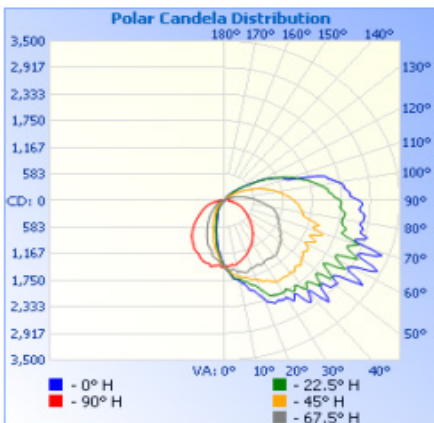

LED WALL PACK SERIES

SES-WP
80W | 120W

Technical Specifications

Watts: 80W | 120W

Size: 14.17"X9.25"X7.40"
18.31"X9.09"X9.41"

Lumen Output: 8100lm | 13,100lm

CCT: Warm White | 3000K
Cool White | 5000K

Voltage: 100-240Vac | 277Vac

LM79
LM80

Dimensional Diagrams (in.)

Isolux Diagrams

Model Numbers

SES-WP-3000-80
SES-WP-5000-80

SES-WP-3000-120
SES-WP-5000-120