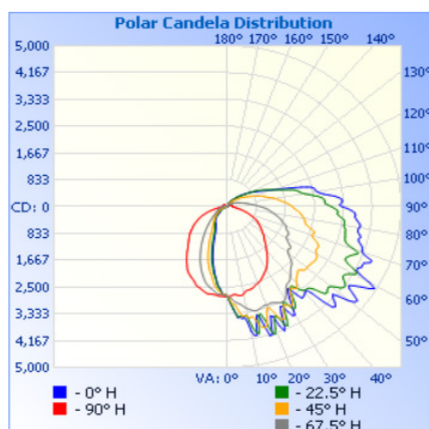

Isolux Diagrams

Model Numbers

SES-WP-3000-80
SES-WP-5000-80

SES-WP-3000-120
SES-WP-5000-120