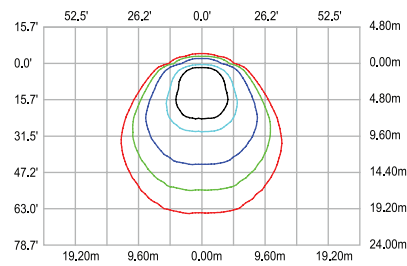

LED WALL PACK SERIES

SES-WPBR
40W | 60W | 80W

Technical Specifications

Watts:	40W 60W 80W
Size:	See Reverse
Lumen Output:	3600lm 5400lm 7200lm
CCT:	Cool White 5000K
Voltage:	AC100-277V
Beam Angle:	120°
Qualifications:	DLC FCC cUL
PF:	>0.95
IP Rate:	IP65
Lifespan:	50,000 hours

Dimensional Diagrams (in.)

Isolux Diagrams

SES-WPBR-40W-6500 MOUNTING HEIGHT: 13'(4.0m)

— 3% 2.379 lx — 5% 3.964 lx
 — 10% 7.929 lx — 30% 23.79 lx
 — 50% 39.64 lx

SES-WPBR-60W-6500 MOUNTING HEIGHT: 16'(5.0m)

— 3% 2.392 lx — 5% 3.987 lx
 — 10% 7.974 lx — 30% 23.92 lx
 — 50% 39.87 lx

SES-WPBR-80W-6500 MOUNTING HEIGHT: 20'(6.0m)

— 3% 2.071 lx — 5% 3.451 lx
 — 10% 6.902 lx — 30% 20.71 lx
 — 50% 34.51 lx

Model Numbers