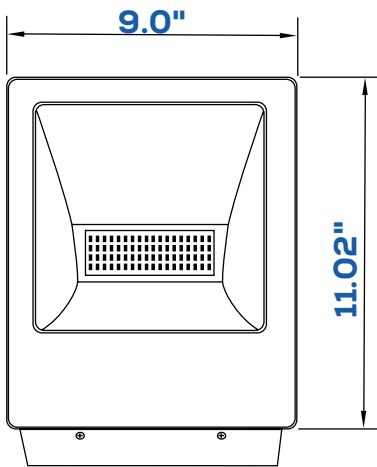

LED WALL PACK SERIES

SES-WPBR
40W | 60W | 80W

Technical Specifications

Watts:	40W 60W 80W
Size:	See Reverse
Lumen Output:	3600lm 5400lm 7200lm
CCT:	Cool White 5000K
Voltage:	AC100-277V
Beam Angle:	120°
Qualifications:	DLC FCC cUL
PF:	>0.95
IP Rate:	IP65
Lifespan:	50,000 hours

Dimensional Diagrams (in.)

Isolux Diagrams

SES-WPBR-40W-6500 MOUNTING HEIGHT: 13'(4.0m)

— 3% 2.379 lx — 5% 3.964 lx
 — 10% 7.929 lx — 30% 23.79 lx
 — 50% 39.64 lx

SES-WPBR-60W-6500 MOUNTING HEIGHT: 16'(5.0m)

— 3% 2.392 lx — 5% 3.987 lx
 — 10% 7.974 lx — 30% 23.92 lx
 — 50% 39.87 lx

SES-WPBR-80W-6500 MOUNTING HEIGHT: 20'(6.0m)

— 3% 2.071 lx — 5% 3.451 lx
 — 10% 6.902 lx — 30% 20.71 lx
 — 50% 34.51 lx

Model Numbers