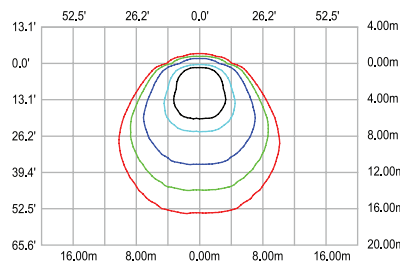

LED WALL PACK SERIES

SES-WPBR
40W | 60W | 80W

Technical Specifications

Watts:	40W 60W 80W
Size:	See Reverse
Lumen Output:	3600lm 5400lm 7200lm
CCT:	Cool White 5000K
Voltage:	AC100-277V
Beam Angle:	120°
Qualifications:	DLC FCC cUL
PF:	>0.95
IP Rate:	IP65
Lifespan:	50,000 hours

Dimensional Diagrams (in.)

Isolux Diagrams

SES-WPBR-40W-6500 MOUNTING HEIGHT: 13'(4.0m)

— 3% 2.379 lx — 5% 3.964 lx
 — 10% 7.929 lx — 30% 23.79 lx
 — 50% 39.64 lx

SES-WPBR-60W-6500 MOUNTING HEIGHT: 16'(5.0m)

— 3% 2.392 lx — 5% 3.987 lx
 — 10% 7.974 lx — 30% 23.92 lx
 — 50% 39.87 lx

SES-WPBR-80W-6500 MOUNTING HEIGHT: 20'(6.0m)

— 3% 2.071 lx — 5% 3.451 lx
 — 10% 6.902 lx — 30% 20.71 lx
 — 50% 34.51 lx

Model Numbers