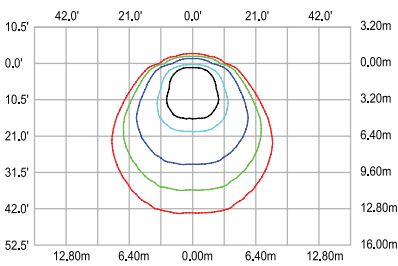

LED WALL PACK SERIES

SES-WPBR
40W | 60W | 80W

Technical Specifications

Watts:	40W 60W 80W
Size:	See Reverse
Lumen Output:	3600lm 5400lm 7200lm
CCT:	Cool White 5000K
Voltage:	AC100-277V
Beam Angle:	120°
Qualifications:	DLC FCC cUL
PF:	>0.95
IP Rate:	IP65
Lifespan:	50,000 hours

Dimensional Diagrams (in.)

Isolux Diagrams

SES-WPBR-40W-6500 MOUNTING HEIGHT: 13'(4.0m)

— 3% 2.379 lx — 5% 3.964 lx
 — 10% 7.929 lx — 30% 23.79 lx
 — 50% 39.64 lx

SES-WPBR-60W-6500 MOUNTING HEIGHT: 16'(5.0m)

— 3% 2.392 lx — 5% 3.987 lx
 — 10% 7.974 lx — 30% 23.92 lx
 — 50% 39.87 lx

SES-WPBR-80W-6500 MOUNTING HEIGHT: 20'(6.0m)

— 3% 2.071 lx — 5% 3.451 lx
 — 10% 6.902 lx — 30% 20.71 lx
 — 50% 34.51 lx

Model Numbers