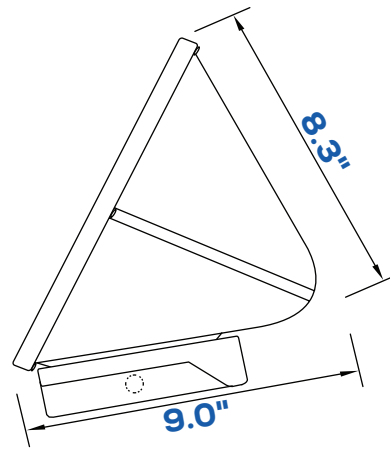

LED WALL PACK SERIES

SES-WPBR
40W | 60W | 80W

Technical Specifications

Watts:	40W 60W 80W
Size:	See Reverse
Lumen Output:	3600lm 5400lm 7200lm
CCT:	Cool White 5000K
Voltage:	AC100-277V
Beam Angle:	120°
Qualifications:	DLC FCC cUL
PF:	>0.95
IP Rate:	IP65
Lifespan:	50,000 hours

Dimensional Diagrams (in.)

Isolux Diagrams

SES-WPBR-40W-6500 MOUNTING HEIGHT: 13'(4.0m)

— 3% 2.379 lx — 5% 3.964 lx
 — 10% 7.929 lx — 30% 23.79 lx
 — 50% 39.64 lx

SES-WPBR-60W-6500 MOUNTING HEIGHT: 16'(5.0m)

— 3% 2.392 lx — 5% 3.987 lx
 — 10% 7.974 lx — 30% 23.92 lx
 — 50% 39.87 lx

SES-WPBR-80W-6500 MOUNTING HEIGHT: 20'(6.0m)

— 3% 2.071 lx — 5% 3.451 lx
 — 10% 6.902 lx — 30% 20.71 lx
 — 50% 34.51 lx

Model Numbers