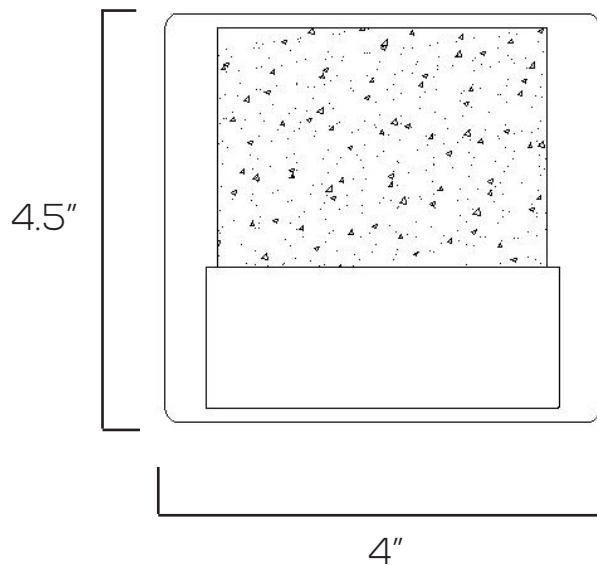

LED VANITY LIGHT SERIES

SES-WS881

Technical Specifications

Size:	4" L x 4.5" W x 3.5" D
Watts:	3W
Lumen:	350lm
CCT:	3000K 5000K
Voltage:	AC110-120V
Dimmable:	Yes
Beam Angle:	120°
CRI:	>90
PF:	≥0.9
IP Rate:	IP44
Materials:	Metal, Seedy Glass
Housing Color:	Chrome
Lifespan:	50,000 hours

Features

LED Vanity Lights feature a quality grade appearance, no glare, and a high transmittance. These lights are intended only for indoor use and are suitable for damp locations. LED Vanity Lights are perfect for homes and hotels and appear most commonly in restrooms.

Dimensions

Model Numbers

SES-WS881-8-5000

SES-WS881-8-3000