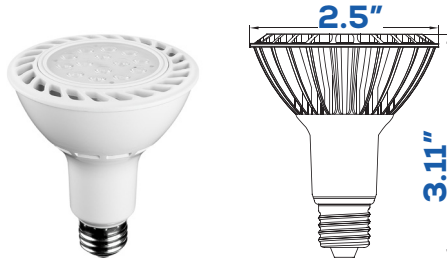

Features

SARIN Energy is proud to offer its high-quality UL and Energy Star LED PAR Lamp series. This product adopts the latest LED technology with high lumen efficiency combined with high color rendition index to highlight vibrant and natural colors on products. SARIN LED PAR lamps come in PAR20, PAR30 and PAR38 size with focused light beam to provide maximum light intensity on desired areas. These lamps provide a perfect LED solution to halogen lamps for both commercial and residential applications with large energy savings of up to 80% and long-life span of 35,000 hours.

Dimensional Diagrams (in.)

LED PAR 20