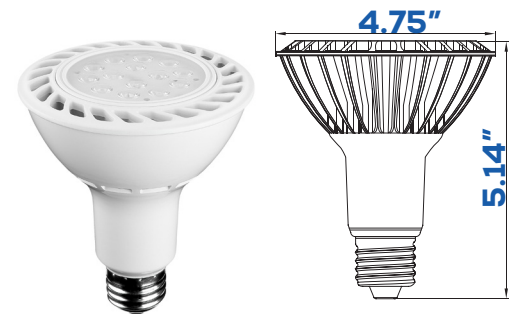

## LED PAR SERIES

**SES-PAR**  
7W | 15W | 18W

### Technical Specifications

Watts:	7W   15W   18W
Size:	See Reverse
Lumen Output:	550lm   806lm   1460lm
CCT:	Cool White   5000K - 6500K
Voltage:	120V
Beam Angle:	40°
Certifications:	UL   FCC
Base:	E26   E27
CRI:	80
PF:	>0.85 ≥0.85 ≥0.9
Lifespan:	35,000 hours

## Features

SARIN Energy is proud to offer its high-quality UL and Energy Star LED PAR Lamp series. This product adopts the latest LED technology with high lumen efficiency combined with high color rendition index to highlight vibrant and natural colors on products. SARIN LED PAR lamps come in PAR20, PAR30 and PAR38 size with focused light beam to provide maximum light intensity on desired areas. These lamps provide a perfect LED solution to halogen lamps for both commercial and residential applications with large energy savings of up to 80% and long-life span of 35,000 hours.

## Dimensional Diagrams (in.)

LED PAR 20

LED PAR 30

LED PAR 38