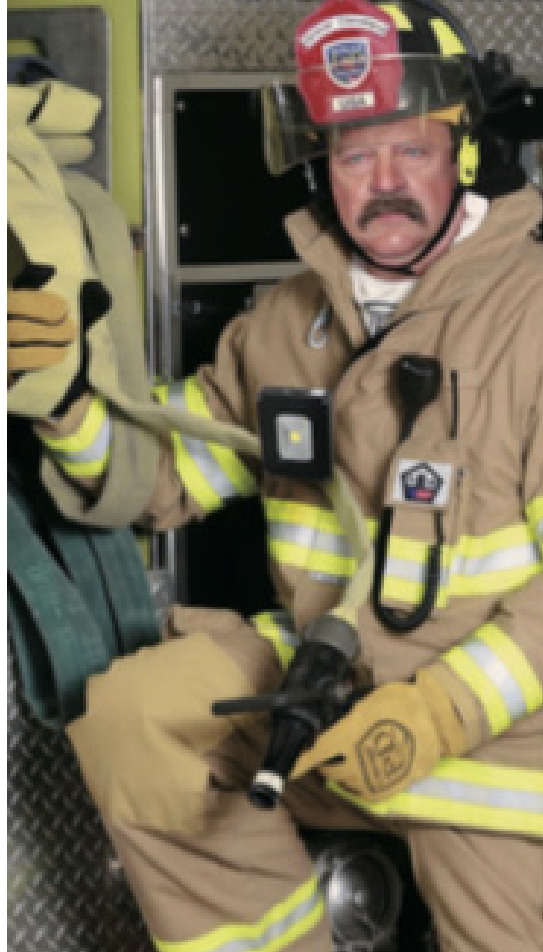

LED FLOOD LIGHT POWER BANK

SES-PB
10W

Technical Specifications

Watts:	10W
Size:	4.02x3.15x1.02 IN
Lumen Output:	400lm
CCT:	Cool White 6000K
Charge Voltage:	5VDC 1A
Battery:	3.7V 4.0A
Qualifications:	DLC CE cUL RoHS
CRI:	>70Ra
PF:	0.9
IP Rate:	IP65

Features

SARIN Energy is proud of its high-quality LED Portable Battery Flood Light! This light may be small, but it is mighty! Utilizing only 10W and producing 400 lumens, this light is perfect for your next outdoor adventure, power outing, or other unexpected event.