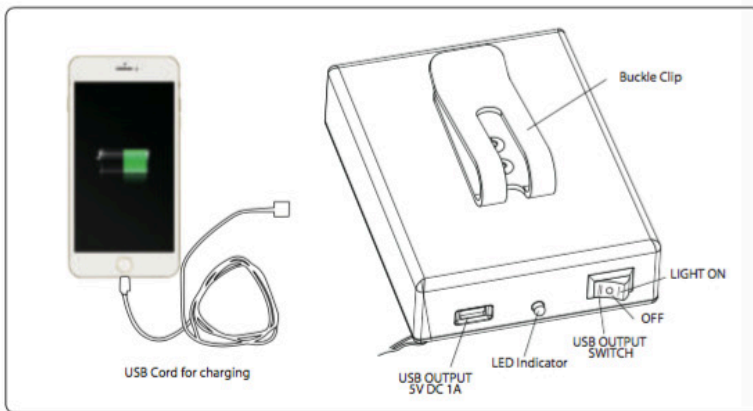

Features

SARIN Energy is proud of its high-quality LED Portable Battery Flood Light! This light may be small, but it is mighty! Utilizing only 10W and producing 400 lumens, this light is perfect for your next outdoor adventure, power outing, or other unexpected event.

CE

RoHS

Dimensional Diagrams (in.)