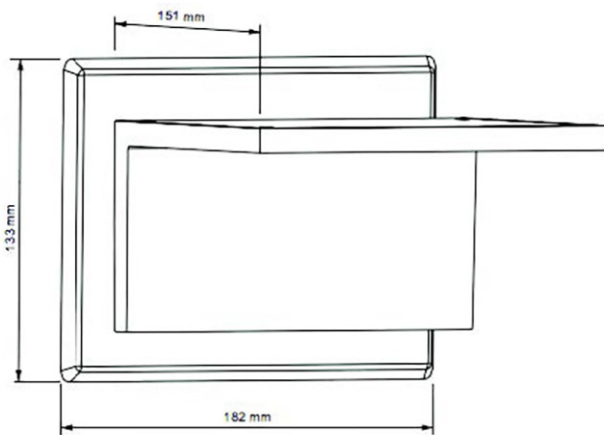

### Technical Specifications

Size: 5.3" L x 7.2" W x 5.9" D

Watts: 10W

CCT: 3000K | 5000K

Voltage: 100-240V

IP Rate: IP65

Materials: Aluminum, PC

Housing Color: Black, White

## Dimensions