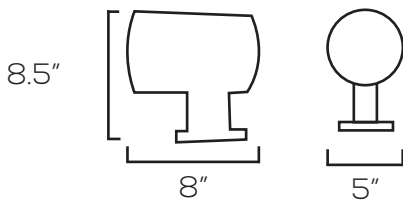

Dimensions

SES-UPD-COB25WW