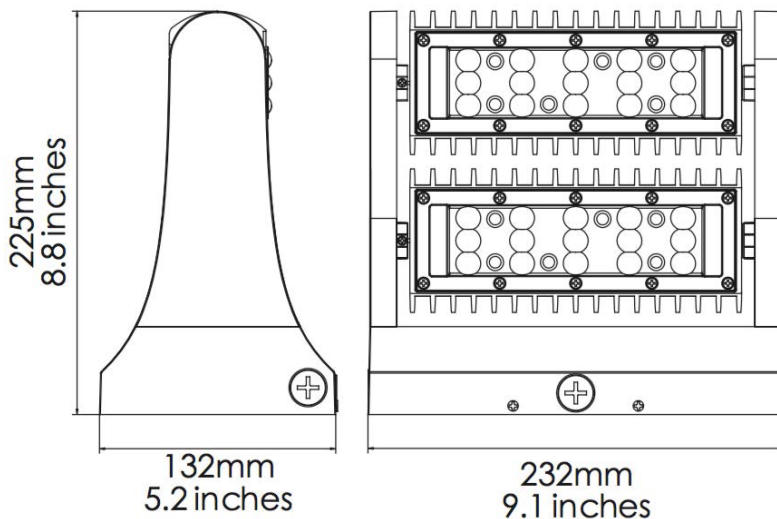

LED WALL PACK SERIES

SES-WPR

25W | 40W | 60W | 80W

Technical Specifications

Size:	See Reverse
Watts:	25W 40W 60W 80W
Lumen:	3300lm 5100lm 7700lm 12000lm
CCT:	3000K* 5700K
Voltage:	AC100-240V
Dimmable:	No
Beam Angle:	60°
CRI:	≥80
PF:	0.9
IP Rate:	IP65
Materials:	Aluminum, PC
Housing Color:	Black, Clear
Lifespan:	50,000 hours

*3000K is Dark Sky compliant when mounted facing straight down.

Features

This Rotatable Wall Pack adopts the latest LED technology with high lumen efficiency combined with a IP65 rating and adaptive design. Each of these models provide excellent light distribution while providing energy savings of up to 70%. Wall packs are suitable for a variety of outdoor applications and have a long-lifespan of around 50,000 hours. Each light bar rotates 270 degrees.

Dimensions

25-40W

60-80W

Model Numbers

SES-WPR-5700-25

SES-WPR-5700-60

SES-WPR-3000-25

SES-WPR-3000-60