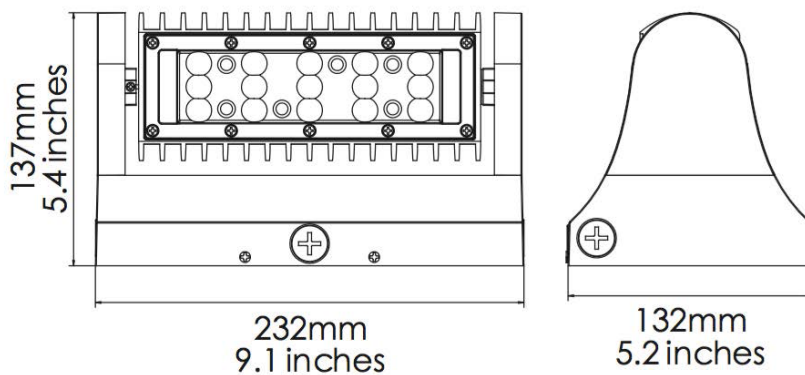

LED WALL PACK SERIES

SES-WPR

25W | 40W | 60W | 80W

Technical Specifications

Size:	See Reverse
Watts:	25W 40W 60W 80W
Lumen:	3300lm 5100lm 7700lm 12000lm
CCT:	3000K* 5700K
Voltage:	AC100-240V
Dimmable:	No
Beam Angle:	60°
CRI:	≥80
PF:	0.9
IP Rate:	IP65
Materials:	Aluminum, PC
Housing Color:	Black, Clear
Lifespan:	50,000 hours

*3000K is Dark Sky compliant when mounted facing straight down.

Features

This Rotatable Wall Pack adopts the latest LED technology with high lumen efficiency combined with a IP65 rating and adaptive design. Each of these models provide excellent light distribution while providing energy savings of up to 70%. Wall packs are suitable for a variety of outdoor applications and have a long-lifespan of around 50,000 hours. Each light bar rotates 270 degrees.

Dimensions

25-40W

60-80W

Model Numbers

SES-WPR-5700-25

SES-WPR-5700-60

SES-WPR-3000-25

SES-WPR-3000-60