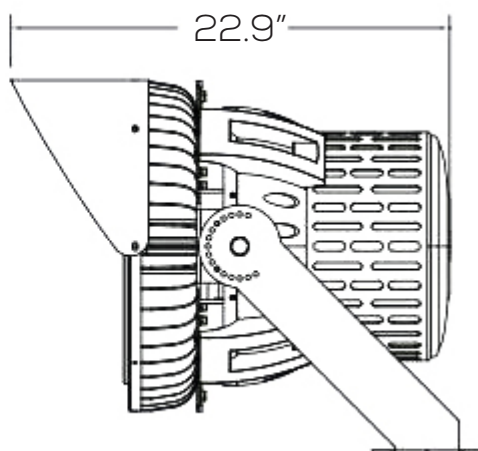

### Technical Specifications

Size:	See Reverse
Watts:	300W   400W   500W 750W   1000W   1250W
Lumen:	39,000lm   52,000lm   65,000lm 87,750lm   117,000lm   146,250lm
CCT:	2700-6500K
Voltage:	AC100-277V
Dimmable:	No
Beam Angle:	300-500W: 30°   45°   80°   120° 750-1250W: 15°   20°   25°   40°
CRI:	300-500W: 80 750-1250W: 70
PF:	0.95
IP Rate:	IP66
Materials:	Aluminum, PC
Housing Color:	Red, Black
Lifespan:	54,000 hours

## Dimensions

300-500W

750-1250W