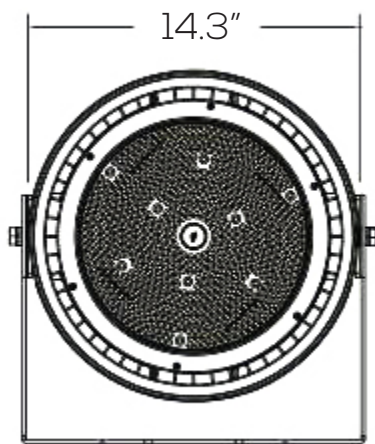

### Technical Specifications

Size:	See Reverse
Watts:	300W   400W   500W 750W   1000W   1250W
Lumen:	39,000lm   52,000lm   65,000lm 87,750lm   117,000lm   146,250lm
CCT:	2700-6500K
Voltage:	AC100-277V
Dimmable:	No
Beam Angle:	300-500W: 30°   45°   80°   120° 750-1250W: 15°   20°   25°   40°
CRI:	300-500W: 80 750-1250W: 70
PF:	0.95
IP Rate:	IP66
Materials:	Aluminum, PC
Housing Color:	Red, Black
Lifespan:	54,000 hours

## Dimensions

300-500W

750-1250W