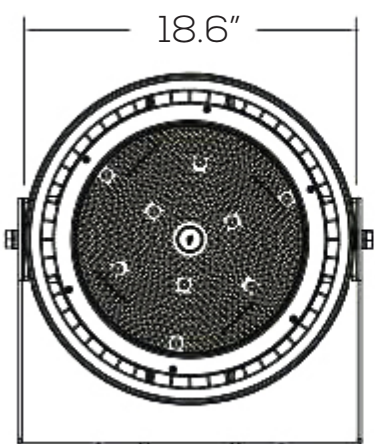

### Technical Specifications

Size:	See Reverse
Watts:	300W   400W   500W 750W   1000W   1250W
Lumen:	39,000lm   52,000lm   65,000lm 87,750lm   117,000lm   146,250lm
CCT:	2700-6500K
Voltage:	AC100-277V
Dimmable:	No
Beam Angle:	300-500W: 30°   45°   80°   120° 750-1250W: 15°   20°   25°   40°
CRI:	300-500W: 80 750-1250W: 70
PF:	0.95
IP Rate:	IP66
Materials:	Aluminum, PC
Housing Color:	Red, Black
Lifespan:	54,000 hours

## Features

This LED Stadium Light is designed to replace Metal Halide and HPS stadium lights. Sport lights have so many applications over and above lighting up outdoor sports areas. They can be used for security lighting, flood lighting and mounting on top of large poles.

## Dimensions

300-500W

750-1250W