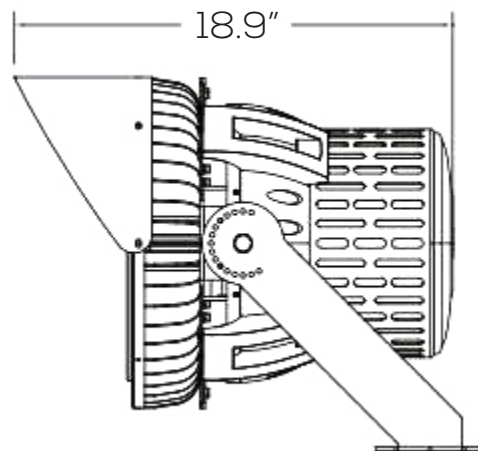

### Technical Specifications

Size:	See Reverse
Watts:	300W   400W   500W 750W   1000W   1250W
Lumen:	39,000lm   52,000lm   65,000lm 87,750lm   117,000lm   146,250lm
CCT:	2700-6500K
Voltage:	AC100-277V
Dimmable:	No
Beam Angle:	300-500W: 30°   45°   80°   120° 750-1250W: 15°   20°   25°   40°
CRI:	300-500W: 80 750-1250W: 70
PF:	0.95
IP Rate:	IP66
Materials:	Aluminum, PC
Housing Color:	Red, Black
Lifespan:	54,000 hours

## Dimensions

300-500W

750-1250W