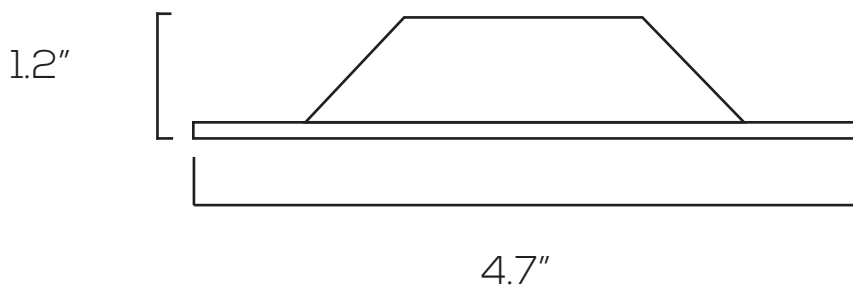

LED ADJUSTABLE CCT GIMBAL LIGHT SERIES

SES-RDL4

Technical Specifications

Size: 4.7" L x 4.7" W x 1.2" D

Watts: 9W

Lumen: 900lm

Adjustable CCT: 3000K + 4000K + 5000K

Voltage: AC100 - 277V

Dimmable: TRIAC

Beam Angle: 38° Beam, 20° Tilt

CRI: 85

PF: 0.95

IP Rate: IP44

Materials: Aluminum

Housing Color: White, Clear

Lifespan: 50,000 hours

Dimensions

Model Numbers

10196: SES-RDL4-CCT-9