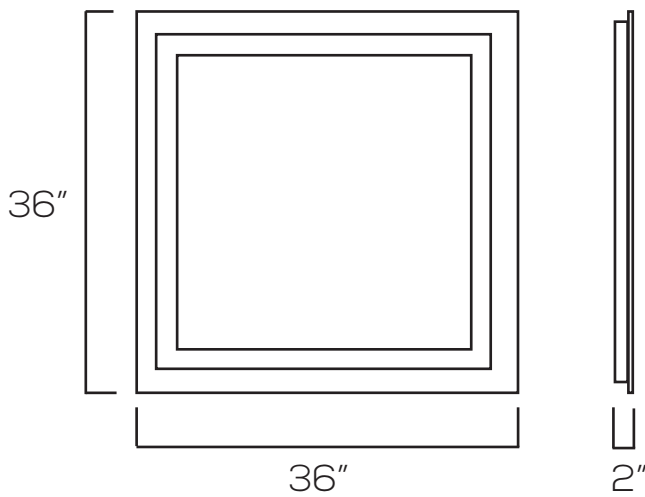

LED ADJUSTABLE CCT BACKLIT MIRROR SERIES

SES-ML01

Technical Specifications

Size:	See Reverse
Watts:	68W 80W
Lumen:	6800lm 8000lm
CCT:	3000K + 4000K + 5000K
Voltage:	AC100-240V (50/60Hz)
Dimmable:	No (Optional Touch)
CRI:	>80
PF:	0.9
IP Rate:	IP42
Materials:	Anodized Aluminum, Coated Metal
Housing Color:	Mirrored, White
Lifespan:	50,000 hours
Bonus Features:	Touch On/Off, Anti-Fog

Dimensions

SES-ML01-3636-20W-S (68W)

SES-ML01-4836-20W-S (80W)

SES-ML01-6024-20W-S (80W)

Model Numbers

SES-ML01-3636-20W-S

SES-ML01-6024-20W-S

SES-ML01-4836-20W-S