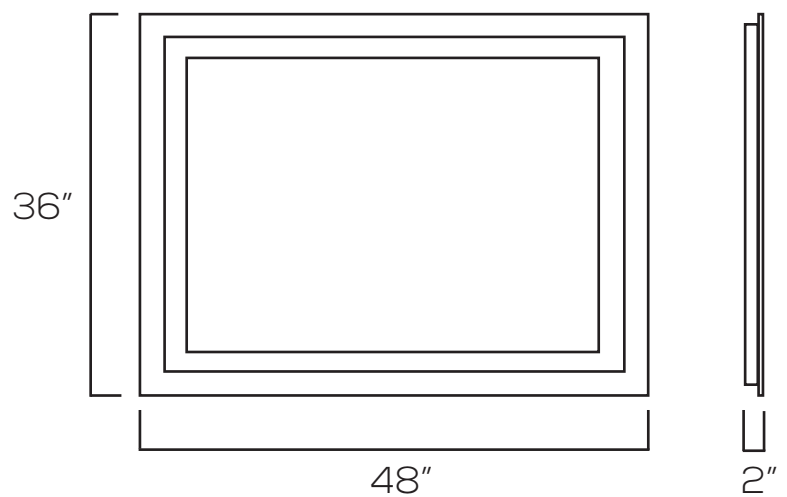

LED ADJUSTABLE CCT BACKLIT MIRROR SERIES

SES-ML01

Technical Specifications

Size:	See Reverse
Watts:	68W 80W
Lumen:	6800lm 8000lm
CCT:	3000K + 4000K + 5000K
Voltage:	AC100-240V (50/60Hz)
Dimmable:	No (Optional Touch)
CRI:	>80
PF:	0.9
IP Rate:	IP42
Materials:	Anodized Aluminum, Coated Metal
Housing Color:	Mirrored, White
Lifespan:	50,000 hours
Bonus Features:	Touch On/Off, Anti-Fog

Dimensions

SES-ML01-3636-20W-S (68W)

SES-ML01-4836-20W-S (80W)

SES-ML01-6024-20W-S (80W)

Model Numbers

SES-ML01-3636-20W-S

SES-ML01-6024-20W-S

SES-ML01-4836-20W-S