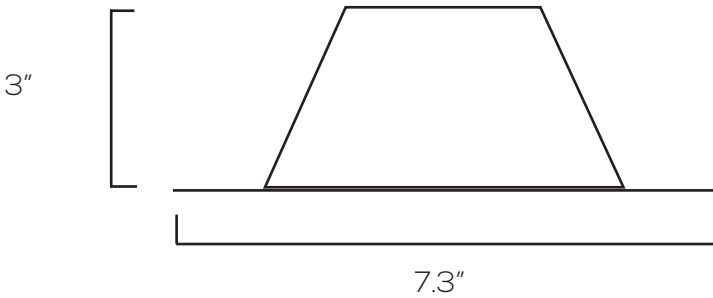

LED ADJUSTABLE CCT DOWNLIGHT SERIES

SES-DL836

Technical Specifications

Size:	7.3" L x 7.3" W x 3" D
Watts:	15W
Lumen:	1,100lm
Adjustable CCT:	2700K + 3000K + 4000K + 5000K
Voltage:	AC120V
Dimmable:	TRIAC
CRI:	>90
PF:	>0.9
IP Rate:	IP43
Materials:	Iron, PC
Housing Color:	White, Frosted
Lifespan:	50,000 hours

Dimensions

Model Numbers

SES-DL836-15-CCT