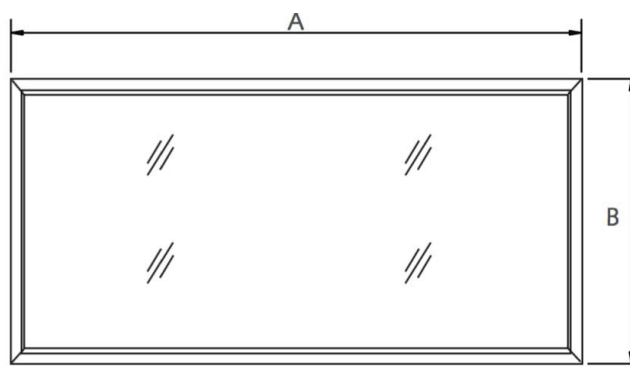

CCT ADJUSTABLE LED EDGE-LIT PANEL SERIES

PL22C
40W

PL24C
50W

Technical Specifications

Size:	2x2: 23.7" L x 23.7" W x 0.4" H 2x4: 23.7" L x 47.8" W x 0.4" H
Watts:	40W 50W
Lumen:	4,200lm 5,250lm
Adjustable CCT:	3000K + 4000K + 5000K
Voltage:	AC100-277V
Dimmable:	0-10V
Beam Angle:	110°
CRI:	>80
PF:	>0.9
IP Rate:	IP20
Materials:	PMMA, Aluminum
Housing Color:	White
Lifespan:	50,000 hours

Features

Adjustable CCT Edge-Lit Panel Lights are specially designed to install quickly and easily into T-bar ceiling grids or pendants. They are an excellent replacement for fluorescent lights and can provide an energy savings of up to 60%. LED Panel Lights are intended only for indoor use. These lights are perfect for offices, schools, places of worship, and hospitals.

Dimensions

Model Numbers

SES-PL22C-CCT-40S

SES-PL24C-CCT-50S