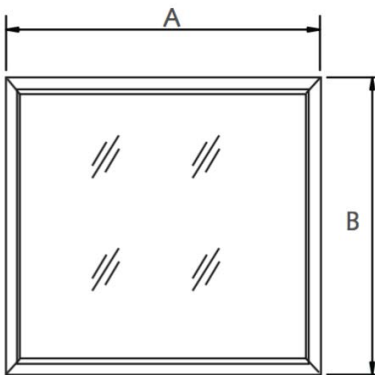

CCT ADJUSTABLE LED EDGE-LIT PANEL SERIES

PL22C
40W

PL24C
50W

Technical Specifications

Size:	2x2: 23.7" L x 23.7" W x 0.4" H 2x4: 23.7" L x 47.8" W x 0.4" H
Watts:	40W 50W
Lumen:	4,200lm 5,250lm
Adjustable CCT:	3000K + 4000K + 5000K
Voltage:	AC100-277V
Dimmable:	0-10V
Beam Angle:	110°
CRI:	>80
PF:	>0.9
IP Rate:	IP20
Materials:	PMMA, Aluminum
Housing Color:	White
Lifespan:	50,000 hours

Features

Adjustable CCT Edge-Lit Panel Lights are specially designed to install quickly and easily into T-bar ceiling grids or pendants. They are an excellent replacement for fluorescent lights and can provide an energy savings of up to 60%. LED Panel Lights are intended only for indoor use. These lights are perfect for offices, schools, places of worship, and hospitals.

Dimensions

Model Numbers

SES-PL22C-CCT-40S

SES-PL24C-CCT-50S