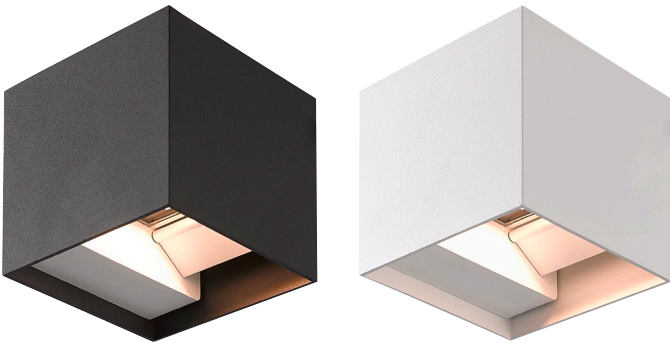

LED DECORATIVE OUTDOOR WALL SCONCE SERIES

SES-WL2027SM

Technical Specifications

Size: 4" L x 4" W x 4" D

Watts: 10W

Lumen: 500lm

CCT: 4000K

Voltage: AC120V

Dimmable: No

Beam Angle: 166°

CRI: ≥80

PF: >0.5

IP Rate: IP54

Materials: Aluminum, Glass

Housing Color: Dark Brown, White

Lifespan: 30,000 hours

Features

LED Decorative Outdoor Wall Sconces add functional lighting with a design element to any outdoor area. These lights are safe to use in wet locations that come in direct contact with rain and water. LED Wall Sconces are perfect for any exterior wall on hotels, homes, and offices.

Dimensions

Model Numbers

SES-WL2027SM-10-3000-BROWN

SES-WL2027SM-10-3000-WHITE