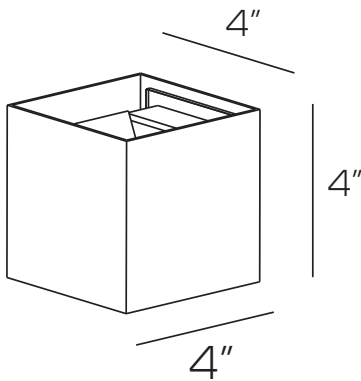

LED DECORATIVE OUTDOOR WALL SCONCE SERIES

SES-WL2027SM

Technical Specifications

Size: 4" L x 4" W x 4" D

Watts: 10W

Lumen: 500lm

CCT: 4000K

Voltage: AC120V

Dimensions

Model Numbers

SES-WL2027SM-10-3000-BROWN

SES-WL2027SM-10-3000-WHITE