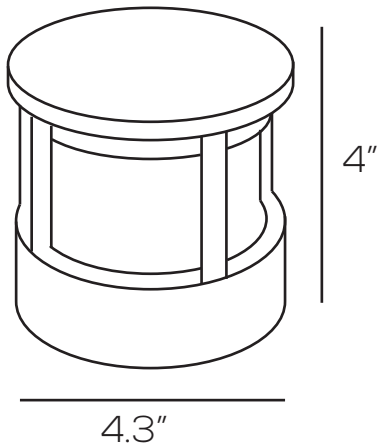

### Technical Specifications

Size:	4.3" L x 4.3" W x 4" D
Watts:	7.5W
Lumen:	260lm
CCT:	3000K
Voltage:	AC120V
Dimmable:	No
Beam Angle:	164°
CRI:	≥80
PF:	>0.5
IP Rate:	IP54
Materials:	Aluminum, PC
Housing Color:	Dark Gray
Lifespan:	30,000 hours

## Dimensions