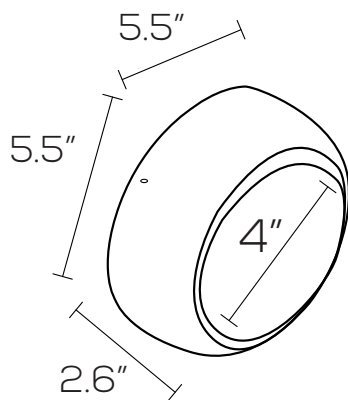

LED DECORATIVE OUTDOOR WALL SCONCE SERIES

SES-WL2501

Technical Specifications

Size:	5.5" L x 5.5" W x 2.6" D (4" Disk)
Watts:	6W
Lumen:	240lm
CCT:	3000K
Voltage:	AC120V
Dimmable:	No
Beam Angle:	167°
CRI:	≥80
PF:	>0.5
IP Rate:	IP54
Materials:	Aluminum, PC
Housing Color:	Dark Brown, Silver, Black
Lifespan:	30,000 hours

Dimensions

Model Numbers

SES-WL2501-6-3000-BROWN

SES-WL2501-6-3000-SILVER