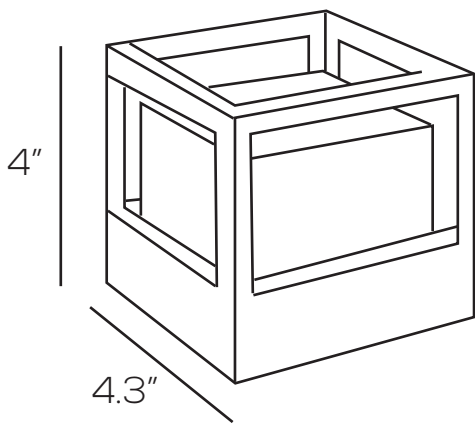

LED DECORATIVE OUTDOOR WALL SCONCE SERIES

SES-WL2012S

Technical Specifications

Size:	4.3" L x 4.3" W x 4" D
Watts:	7.5W
Lumen:	380lm
CCT:	3000K
Voltage:	AC120V
Dimmable:	No
Beam Angle:	144°
CRI:	≥80
PF:	>0.5
IP Rate:	IP54
Materials:	Aluminum, PC
Housing Color:	Dark Gray
Lifespan:	30,000 hours

Dimensions

Model Numbers

SES-WL2012S-7.5-3000-GRAY