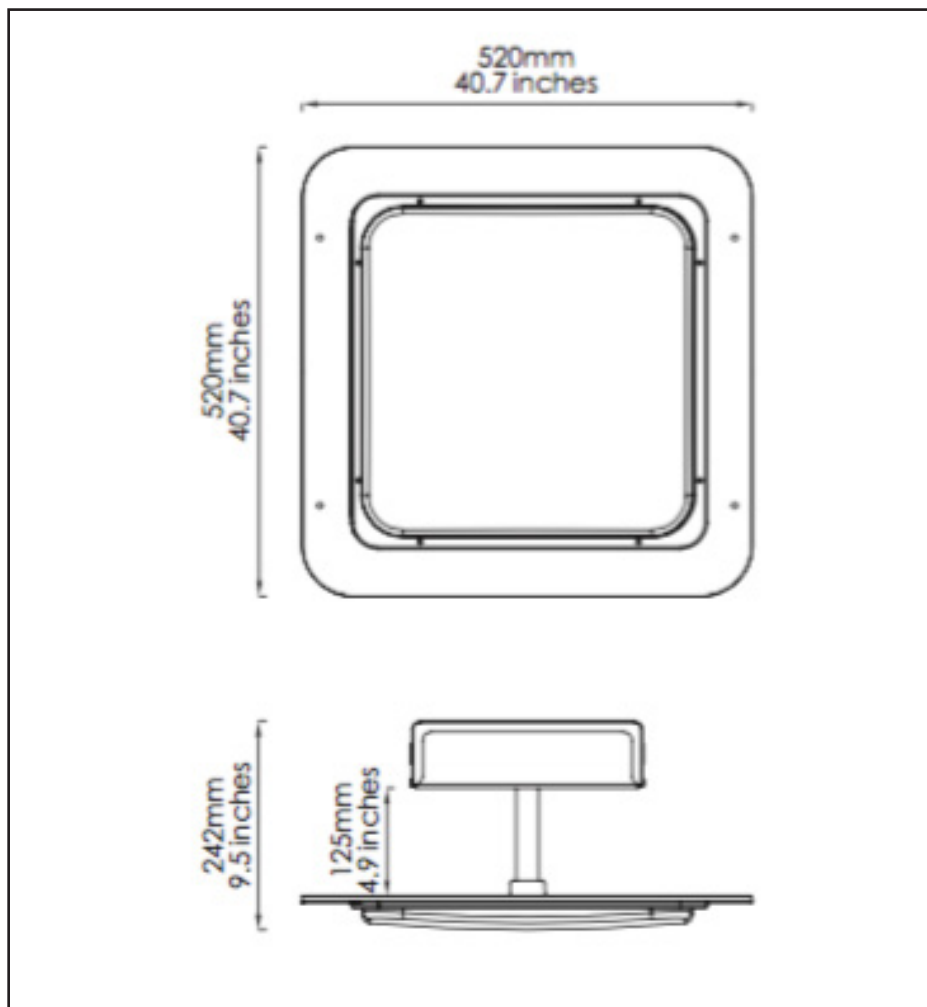

LED CANOPY LIGHT SERIES

SES-CPH 150W | 180W | 240W

Technical Specifications

Watts:	150W 180W 240W
Size:	See Reverse
Lumen Output:	20,000lm 24,500lm 31,500lm
CCT:	Natural White 4000K, 4500K Cool White 5000, 5700K
Voltage:	AC100-240V 100-277V 50-60Hz
Beam Angle:	120°
Qualifications:	DLC CE cUL RoHS
CRI:	80Ra
PF:	0.9
IP Rate:	IP65
Lifespan:	50,000 hours

Model Numbers

SES-CPH-4000-150
SES-CPH-4500-150
SES-CPH-5000-150
SES-CPH-5700-150

SES-CPH-4000-180
SES-CPH-4500-180
SES-CPH-5000-180
SES-CPH-5700-180

SES-CPH-4000-240
SES-CPH-4500-240
SES-CPH-5000-240
SES-CPH-5700-240