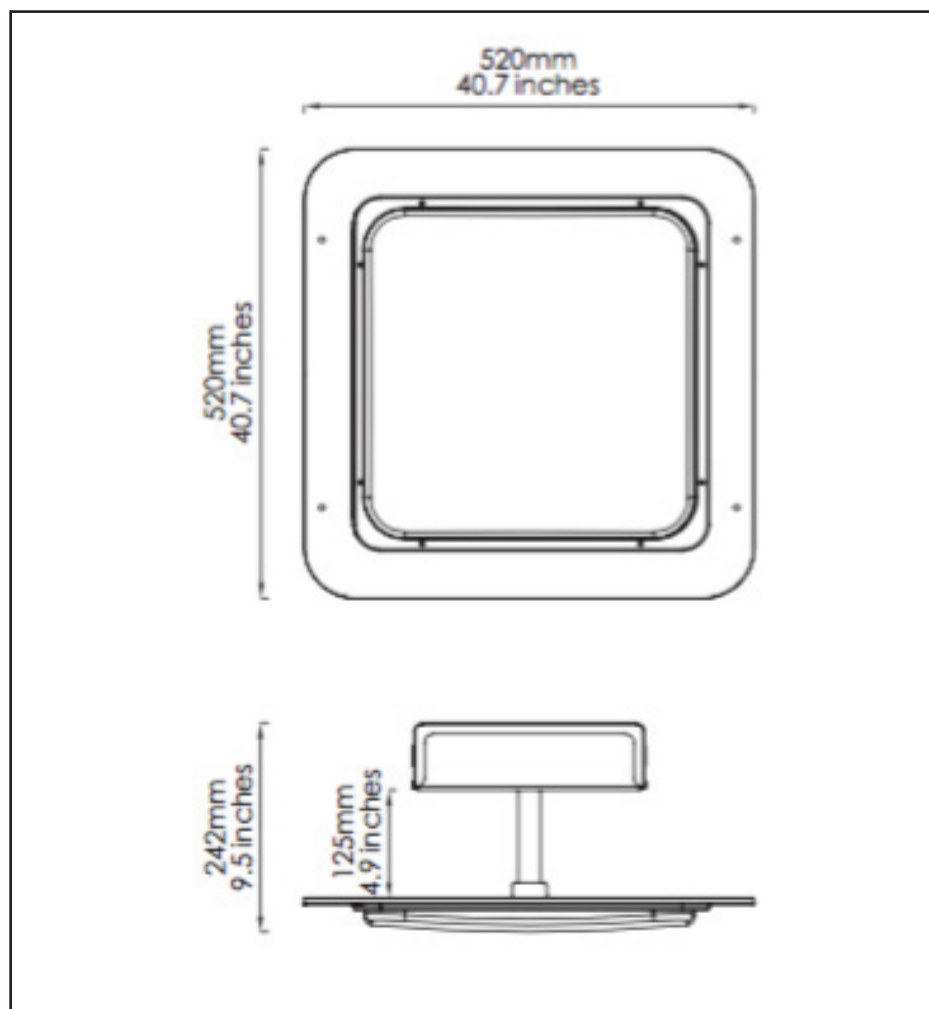

LED CANOPY LIGHT SERIES

SES-CPH 150W | 180W | 240W

Technical Specifications

Watts:	150W 180W 240W
Size:	See Reverse
Lumen Output:	20,000lm 24,500lm 31,500lm
CCT:	Natural White 4000K, 4500K Cool White 5000, 5700K
Voltage:	AC100-240V 100-277V 50-60Hz
Beam Angle:	120°
Qualifications:	DLC CE cUL RoHS
CRI:	80Ra
PF:	0.9
IP Rate:	IP65
Lifespan:	50,000 hours

Model Numbers

SES-CPH-4000-150
SES-CPH-4500-150
SES-CPH-5000-150
SES-CPH-5700-150

SES-CPH-4000-180
SES-CPH-4500-180
SES-CPH-5000-180
SES-CPH-5700-180

SES-CPH-4000-240
SES-CPH-4500-240
SES-CPH-5000-240
SES-CPH-5700-240