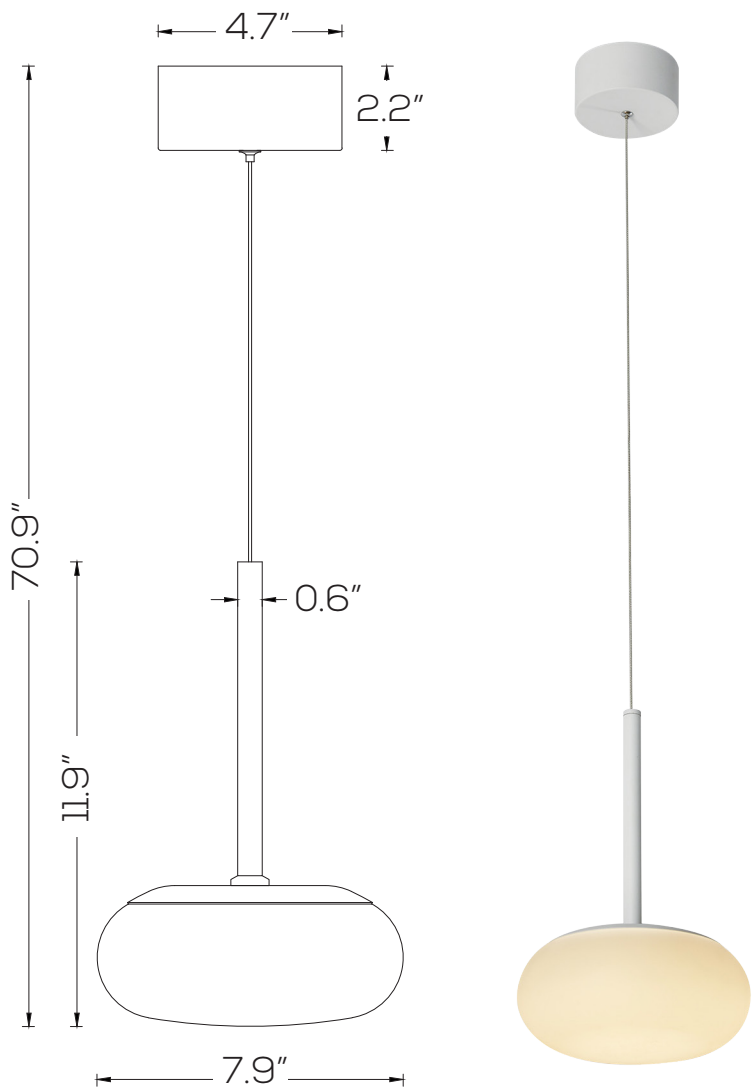

LED DECORATIVE PENDANT LIGHT SERIES

SES-PD0720

Technical Specifications

Size: See Reverse

Watts: 12W

Lumen: 960lm

CCT: 3000K

Voltage: 120V

Dimmable: SCR

CRI: 80

PF: 0.9

IP Rate: IP20

Materials: Metal, Acrylic

Housing Color: White, Frosted

Lifespan: 20,000 hours

Features

Dimensions

Model Numbers

10816: SES-PD0720-1A-3000-12