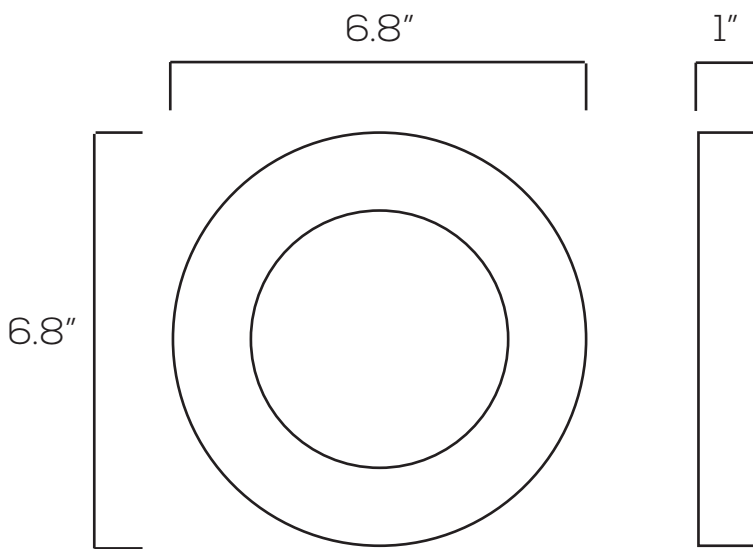

### Technical Specifications

Size:	6.8" L x 6.8" W x 1" D
Watts:	14W
Lumen:	1,100lm
CCT:	2700K + 3000K + 3500K + 4000K + 5000K
Voltage:	AC120V (50/60Hz)
Dimmable:	TRIAC
Beam Angle:	120°
CRI:	>80
PF:	>0.9
IP Rate:	IP44
Materials:	Aluminum, PC
Housing Color:	White
Optional Trim:	Silver, Black, Brushed Nickel
Lifespan:	50,000 hours

## Dimensions