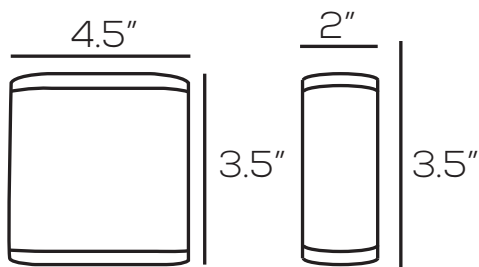

LED ADJUSTABLE CCT OUTDOOR WALL SCONCE SERIES

SES-WL2034S

Technical Specifications

Size:	4.5" L x 3.5" W x 2" D
Watts:	7.5W
Lumen:	350lm
Adjustable CCT:	3000K + 4000K + 5000K
Voltage:	AC120V
Dimmable:	No
Beam Angle:	82°
CRI:	≥80
PF:	>0.5
IP Rate:	IP54
Materials:	Aluminum, PC
Housing Color:	White, Dark Brown
Lifespan:	30,000 hours

Dimensions

Model Numbers

SES-WL2034S-CCT-7.5-WHITE
SES-WL2034S-CCT-7.5-BROWN