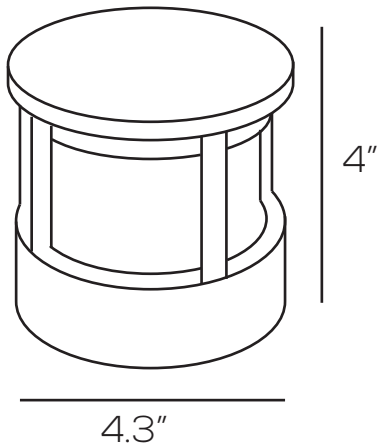

LED DECORATIVE OUTDOOR WALL SCONCE SERIES

SES-WL2013R

Technical Specifications

Size:	4.3" L x 4.3" W x 4" D
Watts:	7.5W
Lumen:	260lm
CCT:	3000K
Voltage:	AC120V
Dimmable:	No
Beam Angle:	164°
CRI:	≥80
PF:	>0.5
IP Rate:	IP54
Materials:	Aluminum, PC
Housing Color:	Dark Gray
Lifespan:	30,000 hours

Dimensions

Model Numbers

SES-WL2013R-7.5-3000-GRAY