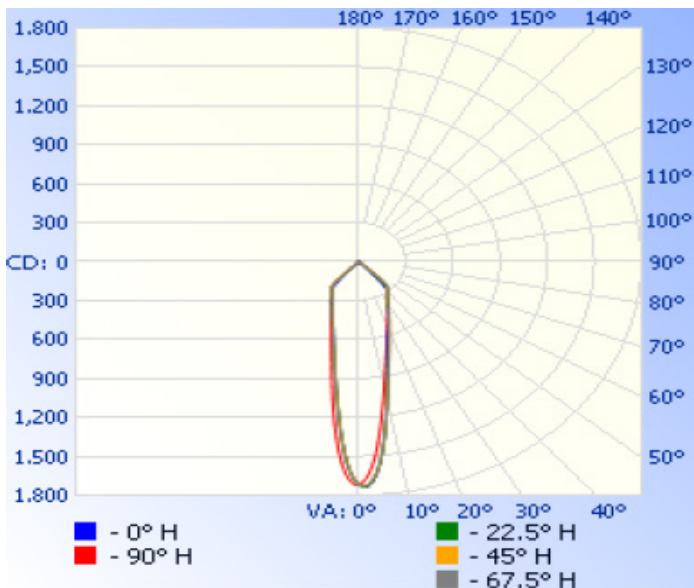

Isolux Diagrams

Model Numbers

SES-GLD-30