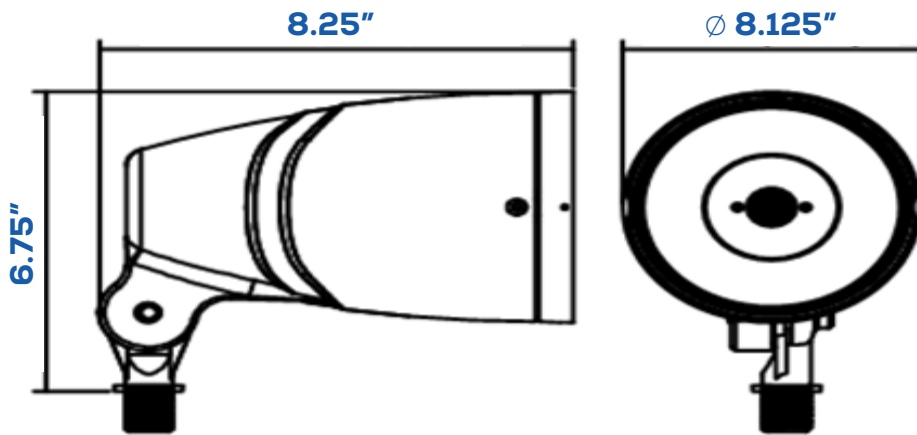

#### Technical Specifications

Watts:	30W
Size:	Ø5.13"X8.25"X6.75"
Lumen Output:	900lm
CCT:	Cool White   5000K
Voltage:	AC100-277V
Beam Angle:	120°
CRI:	≥80Ra
PF:	0.9
IP Rate:	IP65
Lifespan:	50,000 hours

## Dimensional Diagrams (in.)