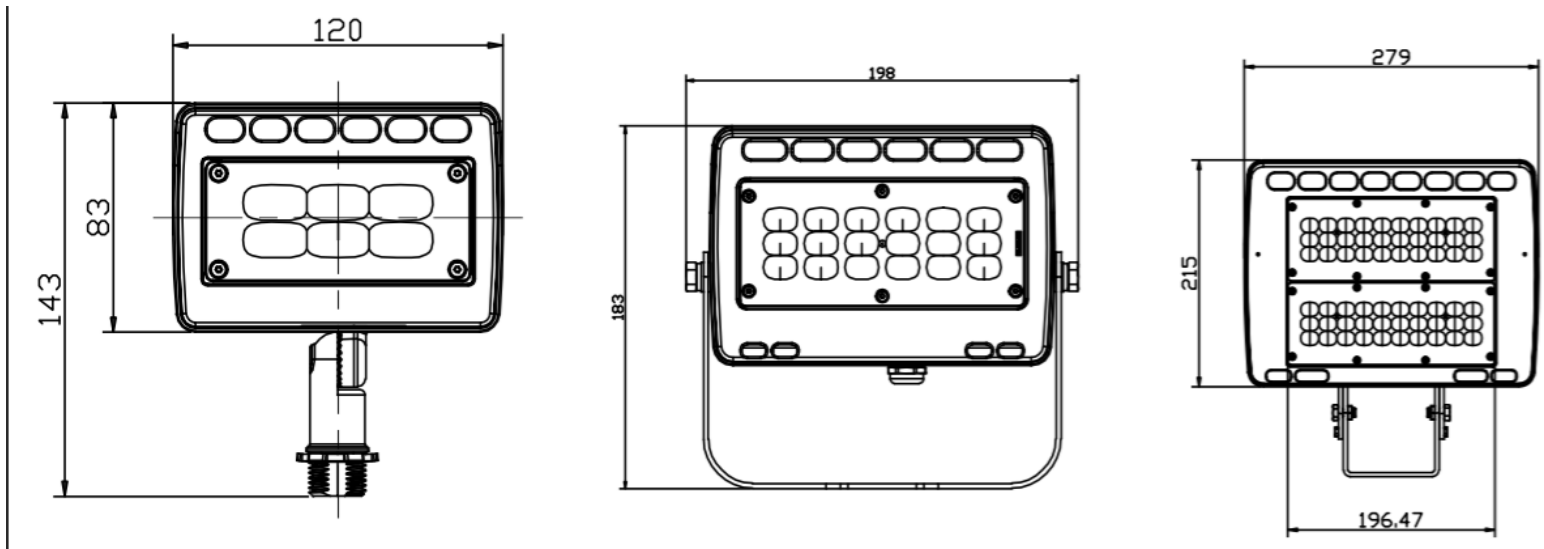

### Technical Specifications

Watts:	12W   30W   50W   80W   100W
Size:	See Reverse
Lumen Output:	1320lm   3300lm   5500lm   9200lm   11,500lm
CCT:	Cool White   5700K
Voltage:	AC100-277V   50-60Hz
Beam Angle:	90X120°
Qualifications:	DLC   CE   cUL   RoHS
CRI:	>80Ra
PF:	0.9
IP Rate:	IP65
Lifespan:	50,000 hours

## Dimensional Diagrams (in.)